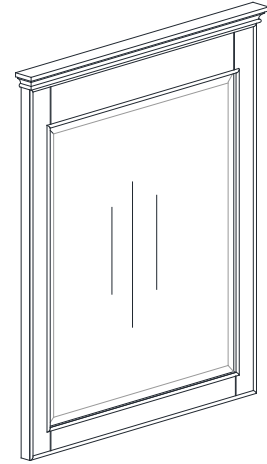

Avanity

WINDSOR-M30-WT

Features

- Durable birch wood frame
- Beveled-edge mirror
- Mirror hangs horizontally
- Wall cleat for easy hanging and leveling

Colors / Finishes

- White

Nominal Dimension

- 30W x 1.9D x 36H (inches)

Components

Vanity	WINDOR-V36-WT	WINDSOR-V48-WT	WINDSOR-V72-WT
--------	---------------	----------------	----------------

Product Diagrams

Front

Back

Side

Top