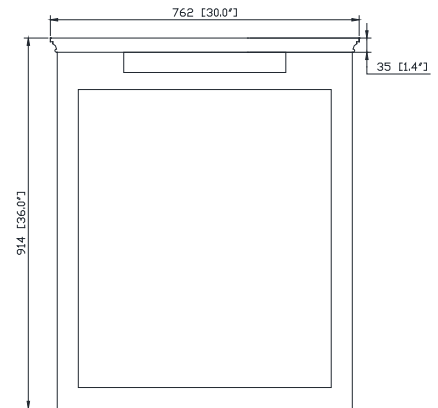

Avanity

WINDSOR-M30-WT

Features

- Durable birch wood frame
- Beveled-edge mirror
- Mirror hangs horizontally
- Wall cleat for easy hanging and leveling

Colors / Finishes

- White

Nominal Dimension

- 30W x 1.9D x 36H (inches)

Components

Vanity	WINDOR-V36-WT	WINDSOR-V48-WT	WINDSOR-V72-WT
--------	---------------	----------------	----------------

Product Diagrams

Front

Back

Side

Top