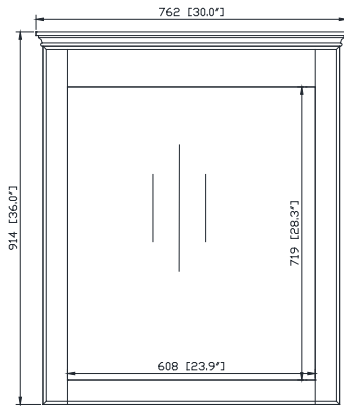

Avanity

WINDSOR-M30-WT

Features

- Durable birch wood frame
- Beveled-edge mirror
- Mirror hangs horizontally
- Wall cleat for easy hanging and leveling

Colors / Finishes

- White

Nominal Dimension

- 30W x 1.9D x 36H (inches)

Components

Vanity	WINDOR-V36-WT	WINDSOR-V48-WT	WINDSOR-V72-WT
--------	---------------	----------------	----------------

Product Diagrams

Front

Back

Side

Top