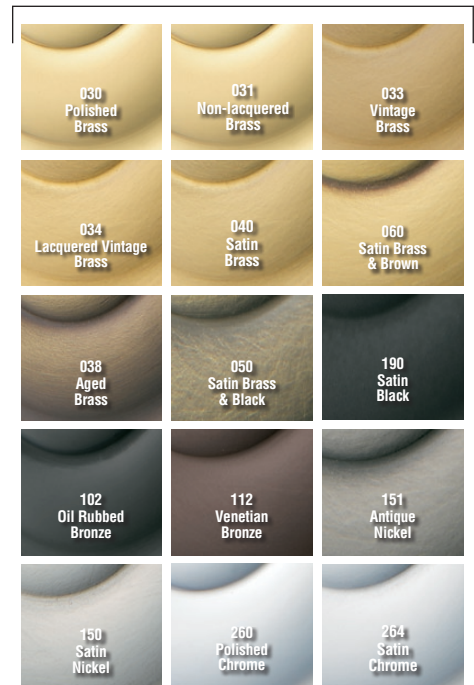

BALDWIN®

5041

ESTATE KNOB

SPECIFICATIONS

- > Certified by Underwriters Laboratories (UL) for use on fire doors up to three-hour rating
- > U L10C / UBC 7-2 (1997) Positive Pressure Rated, UL10B Pressure Rated
- > Material: Solid Brass

SHOWN WITH ROSE 5046

TIER 1 FINISHES

TIER 2 FINISHES