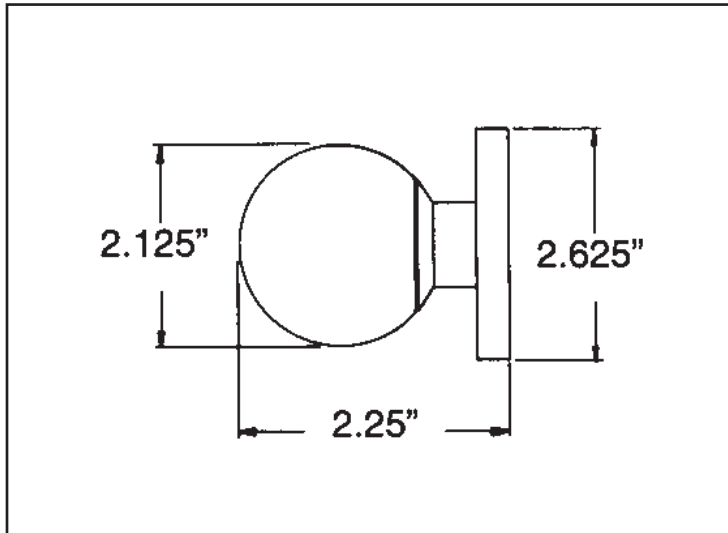

BALDWIN®

5041

ESTATE KNOB

SPECIFICATIONS

- > Certified by Underwriters Laboratories (UL) for use on fire doors up to three-hour rating
- > U L10C / UBC 7-2 (1997) Positive Pressure Rated, UL10B Pressure Rated
- > Material: Solid Brass

SHOWN WITH ROSE 5046

TIER 1 FINISHES

TIER 2 FINISHES