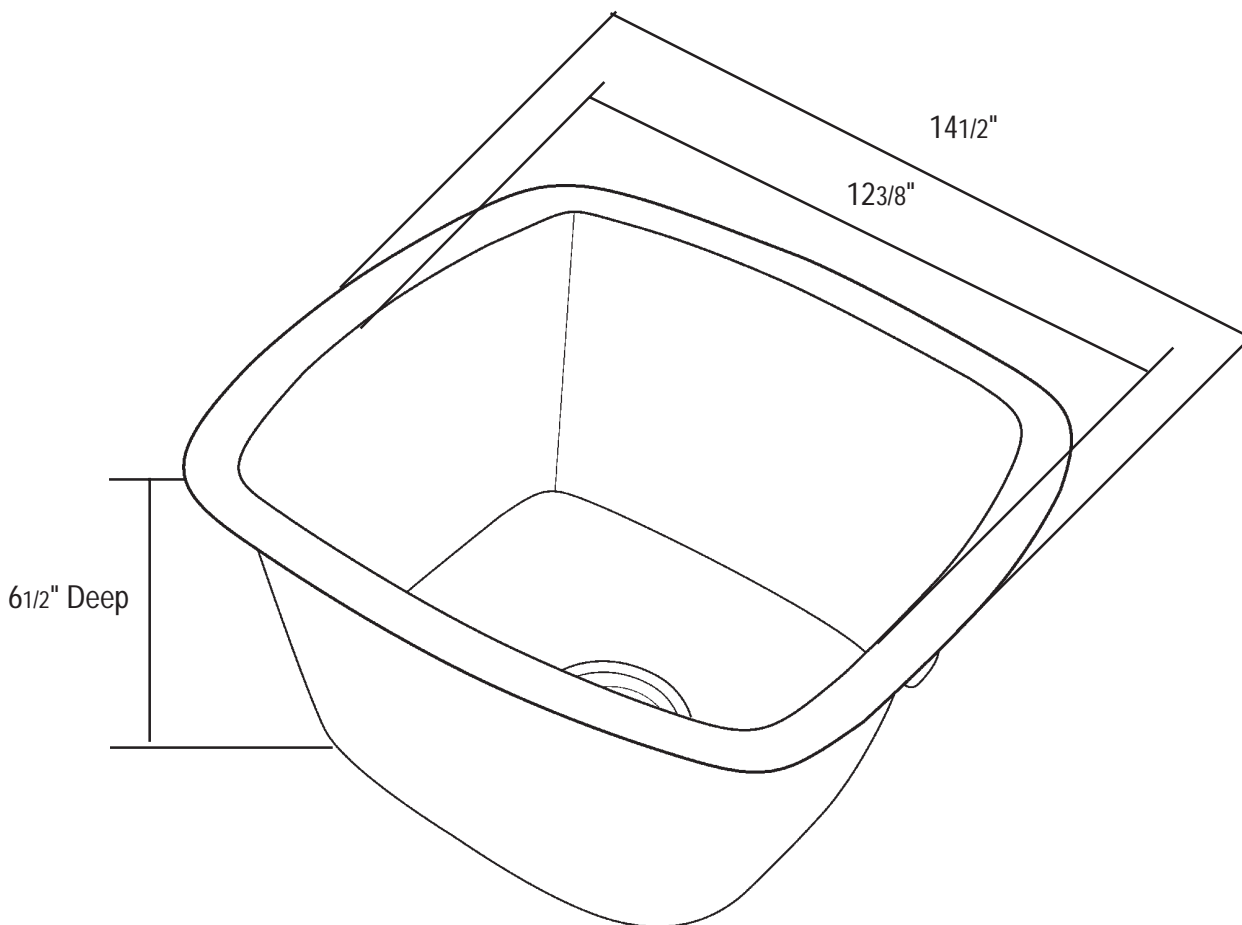

# Specifications for **BFC5BAR** **Copper Bar Basin**

Requires junior basket strainer  
16 Gauge Copper

## Inside Dimensions

At Rim(widest point):	12 <sup>3</sup> / <sub>8</sub> "
At Rim(corners):	10"
At Bottom(widest point):	10"
At Bottom(corners):	9"

**Belle Forêt copper basins are handmade and, therefore, overall dimensions may vary slightly from those listed on this specification sheet. It is strongly recommended that the actual basin to be installed be used as a cut-out template.**