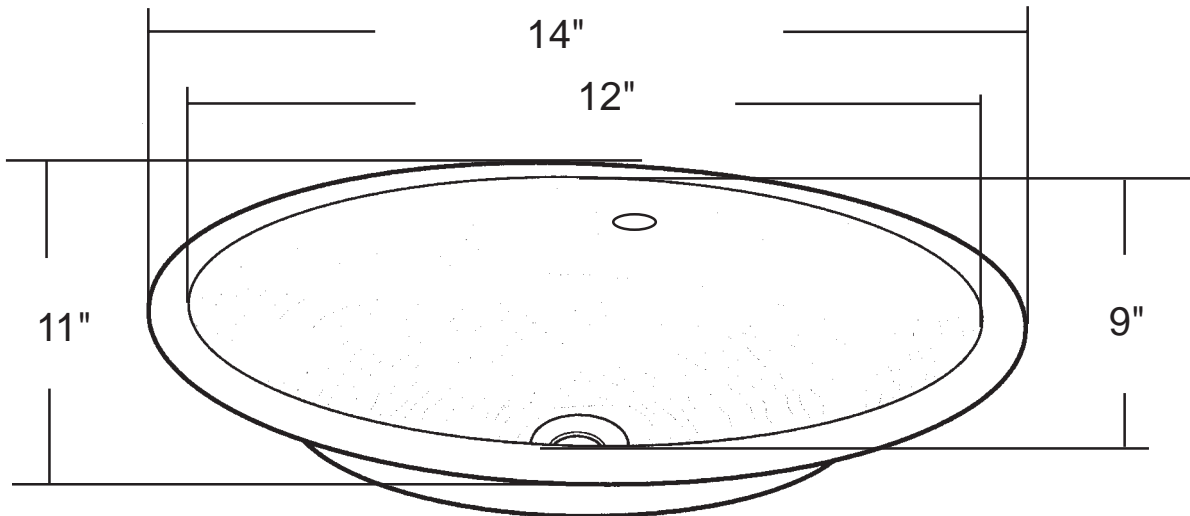

Belle Forêt
collection

Specifications for **BFC11** **Copper Lavatory**

With Overflow

Overall:	14" x 11" x 5 1/2"
Inside:	12" x 9" x 4 1/2"
Water depth	3 7/8"
Drain hole Diameter	1 1/2"

Belle Forêt copper basins are handmade and, therefore, overall dimensions may vary slightly from those listed on this specification sheet. It is strongly recommended that the actual basin to be installed be used as a cut-out template.