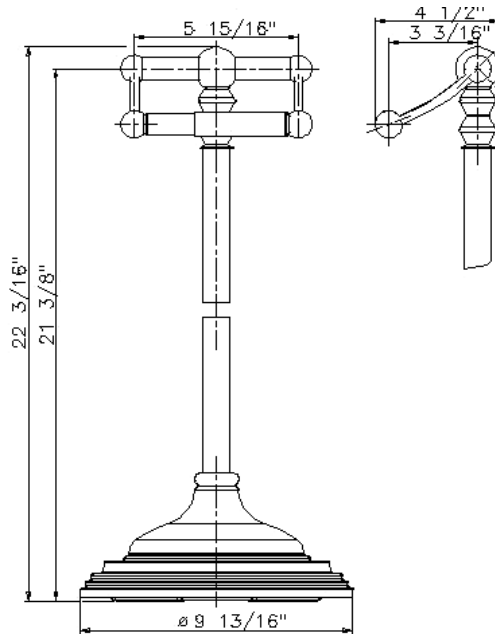

Available Finishes

Chrome

Polished Brass

Stainless Steel

Oil Rubbed Bronze

Matte Nickel