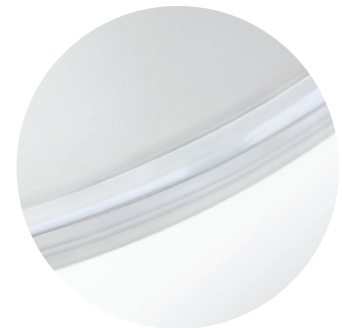

DIFFUSER

Handcrafted glass diffuser in Opal Glossy decor.

MOUNTING

Installs directly to a 4" octagonal outlet box, centered on fixture.
90°C supply wire required for incandescent lamping.

LABELS

UL or ETL Listed. Suitable for Damp Locations. Interior Use Only.

HAL 2x 40W G9
122T5 1x 22W T5 Circline, 120V

Renfro 20:

R E N F R O 2 0 - | | | |

Fixture

Lamp Options

RENFR020 19.75" Opal Glossy

HAL 3x 40W G9
140T5 1x 40W T5 Circline, 120V/277V

Edge detail