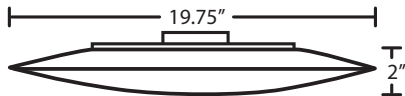

R E N F R O 2 0 - | | | |

Fixture

Lamp Options

RENFR020 19.75" Opal Glossy

HAL 3x 40W G9
140T5 1x 40W T5 Circline, 120V/277V