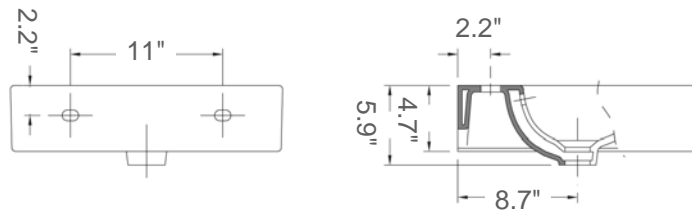

# Wave

Model Ref. 03030

Material: Vitreous china

Color: White

Installation: Wall-mount and/or counter-top

Overall Dimensions: 19.7" L x 17.7" W x 5.9" H

Interior Dimensions: 15.7" L x 11" W x 4.7" H

Faucet ledge: 4.6" W

Foot print: 19.5" L x 17.4" W

Drain hole: 1.75" Interior Diameter

Features: Overflow and one pre-drilled faucet hole

Components included: Wall mounting fixing screws

Recommended accessory (not included): 2.5" Diameter drain i.e. Click-clack Drain Ref. 360551