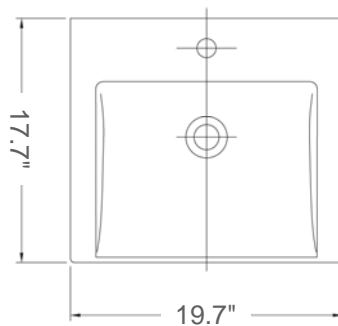

# Wave

Model Ref. 03030

Material: Vitreous china

Color: White

Installation: Wall-mount and/or counter-top

Overall Dimensions: 19.7" L x 17.7" W x 5.9" H

Interior Dimensions: 15.7" L x 11" W x 4.7" H

Faucet ledge: 4.6" W

Foot print: 19.5" L x 17.4" W

Drain hole: 1.75" Interior Diameter

Features: Overflow and one pre-drilled faucet hole

Components included: Wall mounting fixing screws

Recommended accessory (not included): 2.5" Diameter drain i.e. Click-clack Drain Ref. 360551