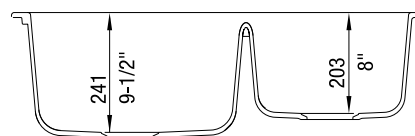

#### NOMINAL DIMENSIONS

OVERALL	CUTOUT SIZE	BOWL DEPTH LEFT	BOWL DEPTH RIGHT	DRAIN DIAMETER
32" x 20-27/32"	Template provided with approximate 1/8" reveal	9-1/2"	8"	3-1/2"

DXF cutout templates available on our website.