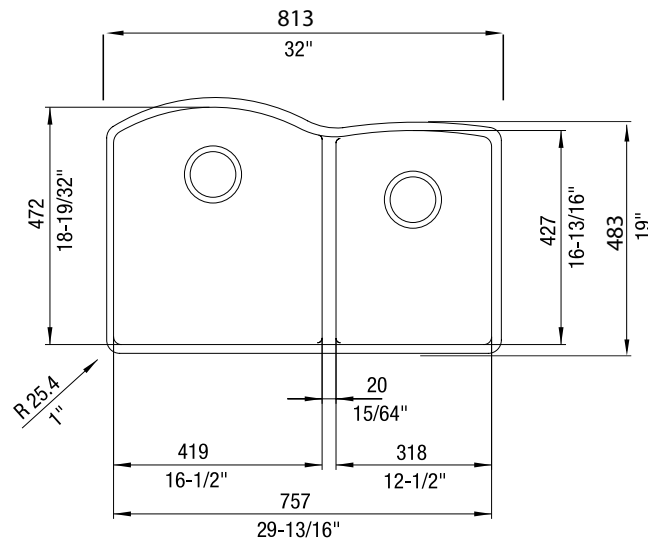

#### NOMINAL DIMENSIONS

OVERALL	CUTOUT SIZE	BOWL DEPTH LEFT	BOWL DEPTH RIGHT	DRAIN DIAMETER
32" x 20-27/32"	Template provided with approximate 1/8" reveal	9-1/2"	8"	3-1/2"

DXF cutout templates available on our website.