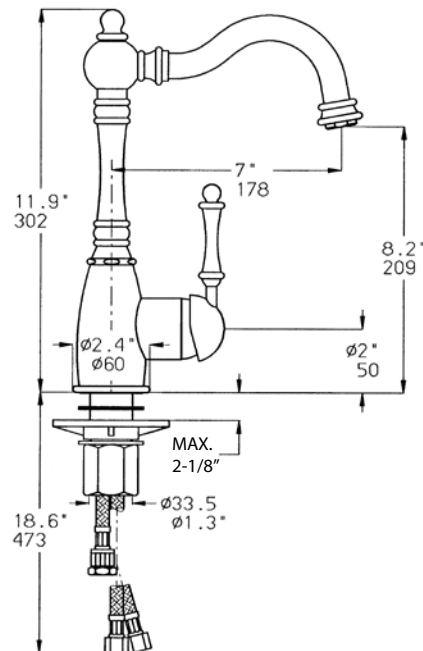

FEATURED MODEL

441188 Bar, CAFE BROWN

ADDITIONAL MODELS

440677 Bar, SATIN NICKEL

440678 Bar, CHROME

FEATURES

- Solid brass body
- Ceramic disk cartridge
- Extra long supply lines
- 2.2 GPM flow rate
- Installation in a 1-3/8" hole
- Color coded hot and cold supply lines
- 360 degree spout swivel
- 2-1/8" maximum deck thickness

JOB INFORMATION

Job Name: _____

Contact: _____

Date Specified: _____

Specifier: _____

Contractor: _____

Model 441188 shown

NOMINAL DIMENSIONS

REACH	SPOUT HEIGHT	FAUCET HEIGHT
7"	8-1/4"	12"

See next page for exploded parts drawing and parts list.

BLANCO AMERICA

800.451.5782

www.blancoamerica.com

© 2013 BLANCO AMERICA

11/14

SPEC-004

REPAIR PART GUIDE

Num.	Description	Part #
1	Handle - Cafe Brown	441847
1.1	Handle - Screw	441806
2	Cartridge Cap	441848
3	Cartridge Lock Nut	441809
4	Cartridge	440768
5	O-ring set w/ spout screw	441849
6	Mounting nut assembly	441835
7	Aerator set	441792