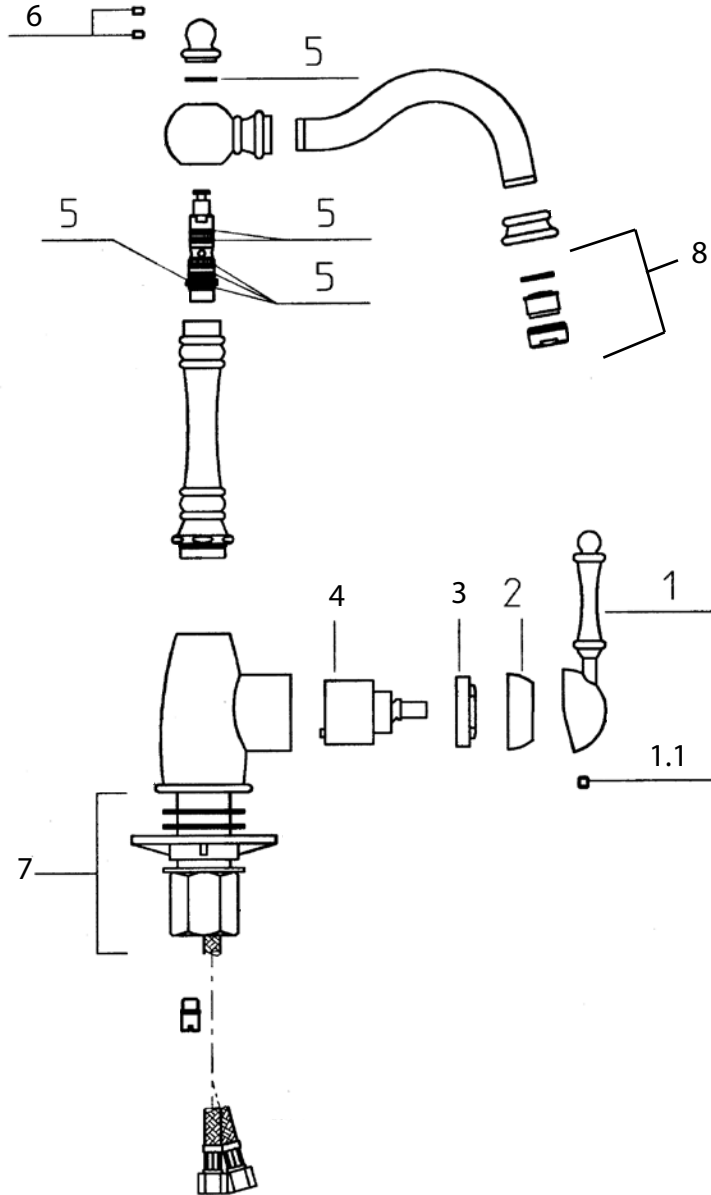

FEATURED MODEL

441188 Bar, CAFE BROWN

ADDITIONAL MODELS

440677 Bar, SATIN NICKEL

440678 Bar, CHROME

FEATURES

- Solid brass body
- Ceramic disk cartridge
- Extra long supply lines
- 2.2 GPM flow rate
- Installation in a 1-3/8" hole
- Color coded hot and cold supply lines
- 360 degree spout swivel
- 2-1/8" maximum deck thickness

JOB INFORMATION

Job Name: _____

Contact: _____

Date Specified: _____

Specifier: _____

Contractor: _____

Model 441188 shown

NOMINAL DIMENSIONS

REACH	SPOUT HEIGHT	FAUCET HEIGHT
7"	8-1/4"	12"

See next page for exploded parts drawing and parts list.

BLANCO AMERICA

800.451.5782

www.blancoamerica.com

© 2013 BLANCO AMERICA

11/14

SPEC-004

REPAIR PART GUIDE

Num.	Description	Part #
1	Handle - Cafe Brown	441847
1.1	Handle - Screw	441806
2	Cartridge Cap	441848
3	Cartridge Lock Nut	441809
4	Cartridge	440768
5	O-ring set w/ spout screw	441849
6	Mounting nut assembly	441835
7	Aerator set	441792