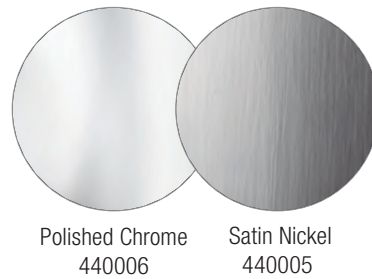

BLANCO MILANO™ BRASS SOAP/LOTION DISPENSER

Polished Chrome
440050

Satin Nickel
440049

Anthracite
440048

Biscotti
441230

Café Brown
441229

Great match with the BLANCO MILANO™ Faucet Series. Please refer to pages 118-119 for more information.

BLANCO DELUXE BRASS SOAP/LOTION DISPENSER

Polished Chrome
440006

Satin Nickel
440005

BLANCO HARVEST™ BRASS SOAP/LOTION DISPENSER

Polished Chrome
440054

Satin Nickel
440053

All BLANCO soap/lotion dispensers feature a
LIMITED 1 YEAR WARRANTY