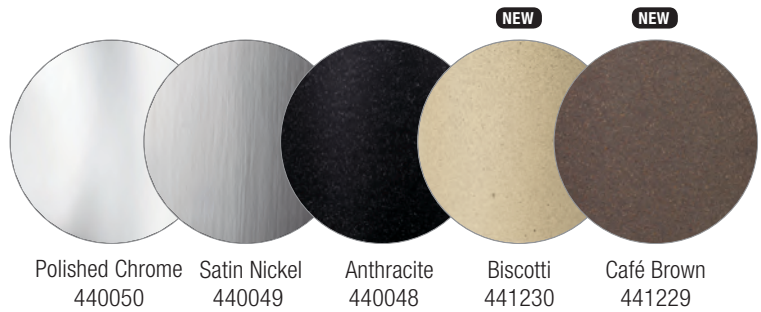

DECORATIVE
SOAP/LOTION
DISPENSERS

Crafted from solid brass, our collection of soap and lotion dispensers is engineered to never clog or drip. Plus, they're specially treated to protect against discoloration and corrosion.

BLANCO MILANO™ BRASS SOAP/LOTION DISPENSER

Polished Chrome
440050

Satin Nickel
440049

Anthracite
440048

Biscotti
441230

Café Brown
441229

Great match with the BLANCO MILANO™ Faucet Series. Please refer to pages 118-119 for more information.

BLANCO DELUXE BRASS SOAP/LOTION DISPENSER

Polished Chrome
440006

Satin Nickel
440005

BLANCO HARVEST™ BRASS SOAP/LOTION DISPENSER

Polished Chrome
440054

Satin Nickel
440053

All BLANCO soap/lotion dispensers feature a
LIMITED 1 YEAR WARRANTY