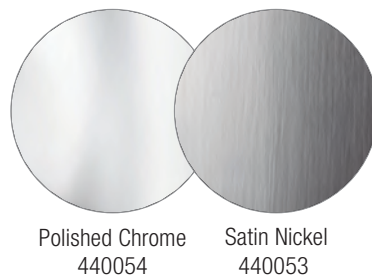

DECORATIVE
SOAP/LOTION
DISPENSERS

Crafted from solid brass, our collection of soap and lotion dispensers is engineered to never clog or drip. Plus, they're specially treated to protect against discoloration and corrosion.

BLANCO MILANO™ BRASS SOAP/LOTION DISPENSER

Polished Chrome
440050

Satin Nickel
440049

Anthracite
440048

Biscotti
441230

Café Brown
441229

Great match with the BLANCO MILANO™ Faucet Series. Please refer to pages 118-119 for more information.

BLANCO DELUXE BRASS SOAP/LOTION DISPENSER

Polished Chrome
440006

Satin Nickel
440005

BLANCO HARVEST™ BRASS SOAP/LOTION DISPENSER

Polished Chrome
440054

Satin Nickel
440053

All BLANCO soap/lotion dispensers feature a
LIMITED 1 YEAR WARRANTY