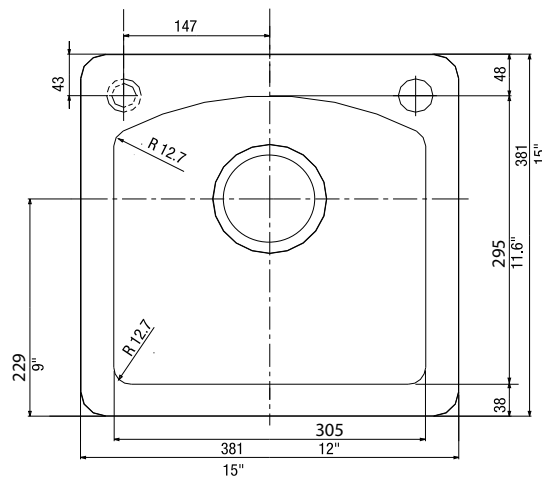

JOB INFORMATION

Job Name: _____
 Contact: _____
 Date Specified: _____
 Specifier: _____
 Contractor: _____

NOMINAL DIMENSIONS

Model 440205 shown

OVERALL	CUT OUT SIZE	BOWL DEPTHS	DRAIN
15" x 15"	14-1/4" x 14-1/4"	8"	3-1/2"

DXF cutout templates available on our website.

BLANCO AMERICA

800.451.5782
 www.blancoamerica.com

© 2013 BLANCO AMERICA

6/13

SPEC-003