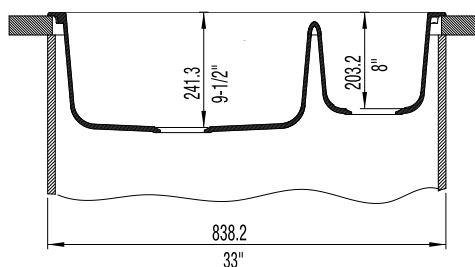

JOB INFORMATION

Job Name: _____

Contact: _____

Date Specified: _____

Specifier: _____

Contractor: _____

Model 440199 shown

NOMINAL DIMENSIONS

OVERALL	CUTOUT SIZE	BOWL DEPTH		DRAIN DIAMETER
		LEFT	RIGHT	
33 x 22	32-1/4 x 21-1/4	9-1/2	8	3-1/2

DXF cutout templates (Undermount and Drop-In versions) available on our web site

KNOCKOUT HOLE LOCATIONS
 Pre-drilled for single-hole faucet.

Note: Distance between B & C holes is approx. 5" on center, because of clip location.

BLANCO AMERICA
800.451.5782
www.blancoamerica.com