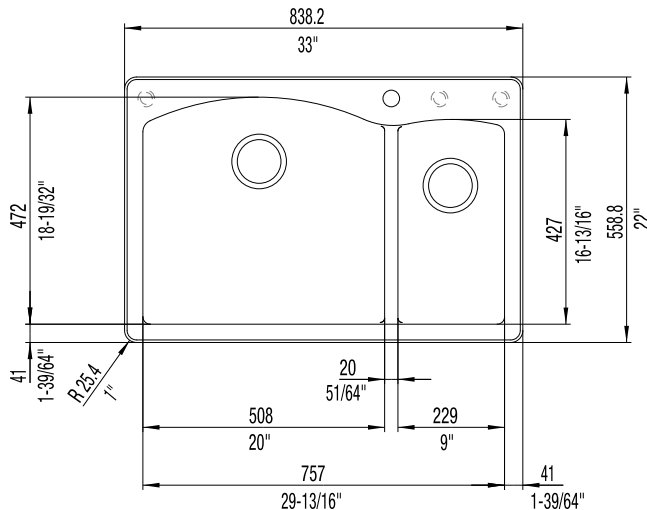

JOB INFORMATION

Job Name: _____

Contact: _____

Date Specified: _____

Specifier: _____

Contractor: _____

Model 440199 shown

NOMINAL DIMENSIONS

OVERALL	CUTOUT SIZE	BOWL DEPTH		DRAIN DIAMETER
		LEFT	RIGHT	
33 x 22	32-1/4 x 21-1/4	9-1/2	8	3-1/2

DXF cutout templates (Undermount and Drop-In versions) available on our web site

KNOCKOUT HOLE LOCATIONS
 Pre-drilled for single-hole faucet.