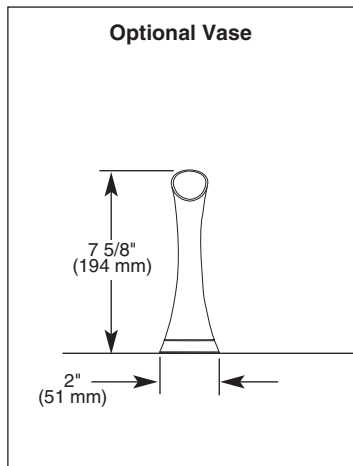

Submitted Model No.: _____

Specific Features: _____

BRIZO®

BAR/PREP SINK FAUCETS

- Belo® Collection
- Single Handle Pull-Down
- Deck Mount
- Single or 2 Hole Sink Applications
- Optional Vase Interchangeable with Soap Dispenser
- Magne Dock® Magnetic Docking

STANDARD SPECIFICATIONS:

- Single handle bar/prep sink faucets for exposed mounting on single hole sinks.
- Solid brass fabricated body.
- 13 1/2" (343 mm) high, 6 1/2" (165 mm) long, spout swings 360°.
- Lever handle. Control mechanism shall be full-motion valve cartridge
- Quick connect hoses.
- Magne Dock® magnetic docking.
- Red/Blue graphics on handle button to indicate hot/cold temperature.
- Dual integral check valves in adapter assembly.
- Spacer for mounting nut to reduce number of turns required for installation.
- Mounting wrench to assist in tightening mounting nut securely.
- Hose travels inside mounting shank so it will not interfere with deck edges.
- Keyed trim ring to help alignment and aid installation.