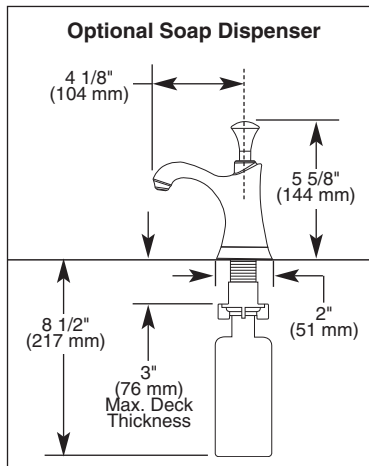

Submitted Model No.: _____

Specific Features: _____

BRIZO®

BAR/PREP SINK FAUCETS

- Belo® Collection
- Single Handle Pull-Down
- Deck Mount
- Single or 2 Hole Sink Applications
- Optional Vase Interchangeable with Soap Dispenser
- Magne Dock® Magnetic Docking

STANDARD SPECIFICATIONS:

- Single handle bar/prep sink faucets for exposed mounting on single hole sinks.
- Solid brass fabricated body.
- 13 1/2" (343 mm) high, 6 1/2" (165 mm) long, spout swings 360°.
- Lever handle. Control mechanism shall be full-motion valve cartridge
- Quick connect hoses.
- Magne Dock® magnetic docking.
- Red/Blue graphics on handle button to indicate hot/cold temperature.
- Dual integral check valves in adapter assembly.
- Spacer for mounting nut to reduce number of turns required for installation.
- Mounting wrench to assist in tightening mounting nut securely.
- Hose travels inside mounting shank so it will not interfere with deck edges.
- Keyed trim ring to help alignment and aid installation.