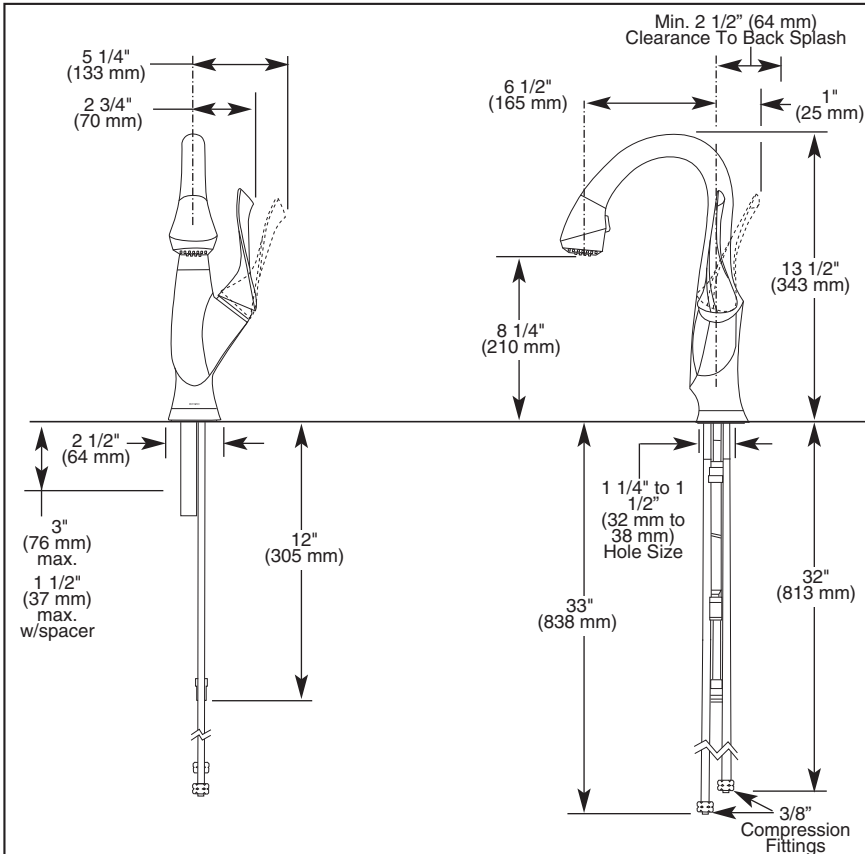

Submitted Model No.: _____

Specific Features: _____

BRIZO®

BAR/PREP SINK FAUCETS

- Belo® Collection
- Single Handle Pull-Down
- Deck Mount
- Single or 2 Hole Sink Applications
- Optional Vase Interchangeable with Soap Dispenser
- Magne Dock® Magnetic Docking

STANDARD SPECIFICATIONS:

- Single handle bar/prep sink faucets for exposed mounting on single hole sinks.
- Solid brass fabricated body.
- 13 1/2" (343 mm) high, 6 1/2" (165 mm) long, spout swings 360°.
- Lever handle. Control mechanism shall be full-motion valve cartridge
- Quick connect hoses.
- Magne Dock® magnetic docking.
- Red/Blue graphics on handle button to indicate hot/cold temperature.
- Dual integral check valves in adapter assembly.
- Spacer for mounting nut to reduce number of turns required for installation.
- Mounting wrench to assist in tightening mounting nut securely.
- Hose travels inside mounting shank so it will not interfere with deck edges.
- Keyed trim ring to help alignment and aid installation.

COMPLIES WITH:

- ASME A112.18.1 / CSA B125.1
- Indicates compliance to ICC/ANSI A117.1
- Verified compliant with .25% weighted average Pb content regulations.

▲ Designate proper finish suffix

Delta reserves the right (1) to make changes in specifications and materials, and (2) to change or discontinue models, both without notice or obligation. Dimensions are for reference only. See current full-line price book for finish options and product availability.