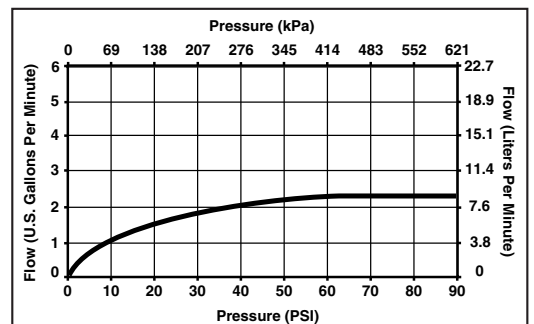

COMPLIES WITH:

- ASME A112.18.1 / CSA B125.1
- Indicates compliance to ICC/ANSI A117.1
- Verified compliant with .25% weighted average Pb content regulations.