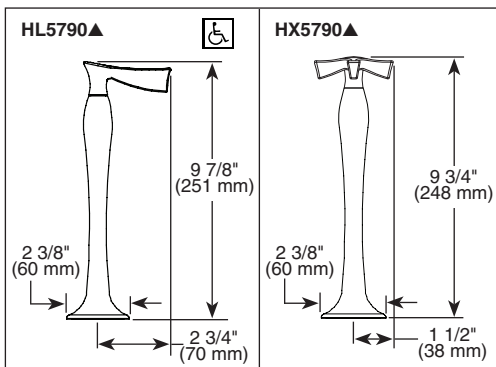

▲ Designate Proper Finish Suffix

Delta reserves the right (1) to make changes in specifications and materials, and (2) to change or discontinue models, both without notice or obligation. Dimensions are for reference only. See current full-line price book or www.brizo.com for finish options and product availability.

BSP-L-65790LF-LHP Rev. A