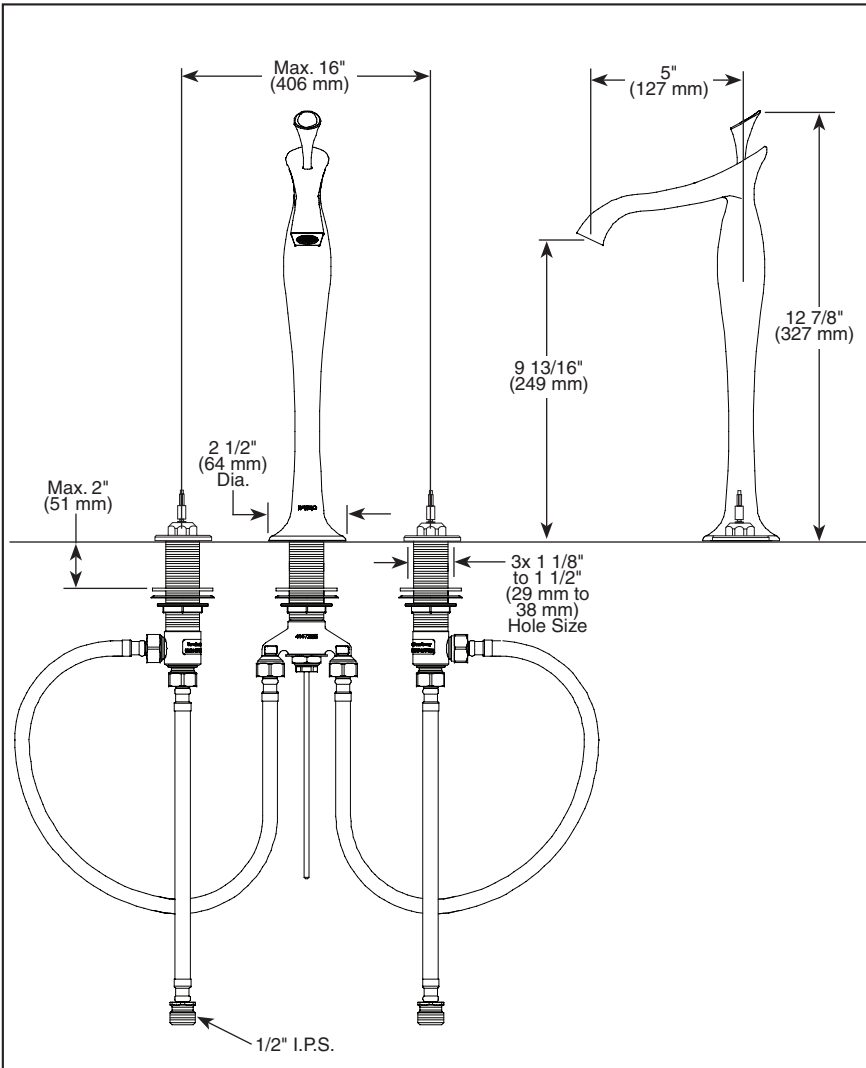

BRIZO®

WIDESPREAD VESSEL LAVATORY FAUCETS

- RSVP™ Bath Collection
- Two Handle Deck Mount
- 3 Hole Sink Applications
- 6"-16" Centers

STANDARD SPECIFICATIONS:

- Two handle lavatory faucet for concealed mounting on 3 hole applications.
- Widespread 6" to 16" centers.
- 5" (127 mm) long, 12 7/8" (327 mm) high rigid spout.
- LHP - Less Handle Program. See handle options below.
- Control mechanism shall be of the rotating ceramic cylinder type with 90° (1/4 turn) rotation.
- Maximum flow rate 1.5 gpm @ 60 PSI.
- See Brizo price list for grid strainer or push-close - push-open drain options.

WARRANTY

- Lifetime Faucet and Finish Limited Warranty to the original consumer purchase to be free from defects in material and workmanship.
- 5 Year Limited Warranty for usage in all industrial, commercial and business applications.

COMPLIES WITH:

- ASME A112.18.1 / CSA B125.1
- Indicates compliance to ICC/ANSI A117.1
- EPA WaterSense
- Verified compliant with .25% weighted average Pb content regulations.