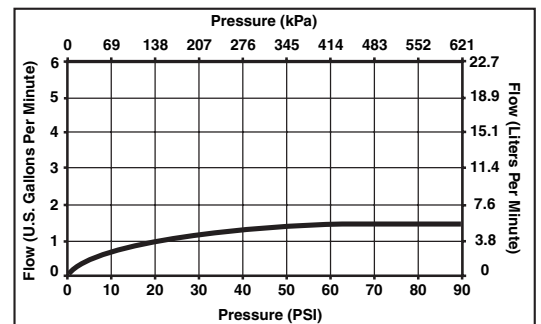

Delta Faucet Company

55 E. 111th Street, Indianapolis, Indiana 46280
395 Matheson Blvd. E., Mississauga, ON L4Z 2H2
© 2010 Masco Corporation of Indiana