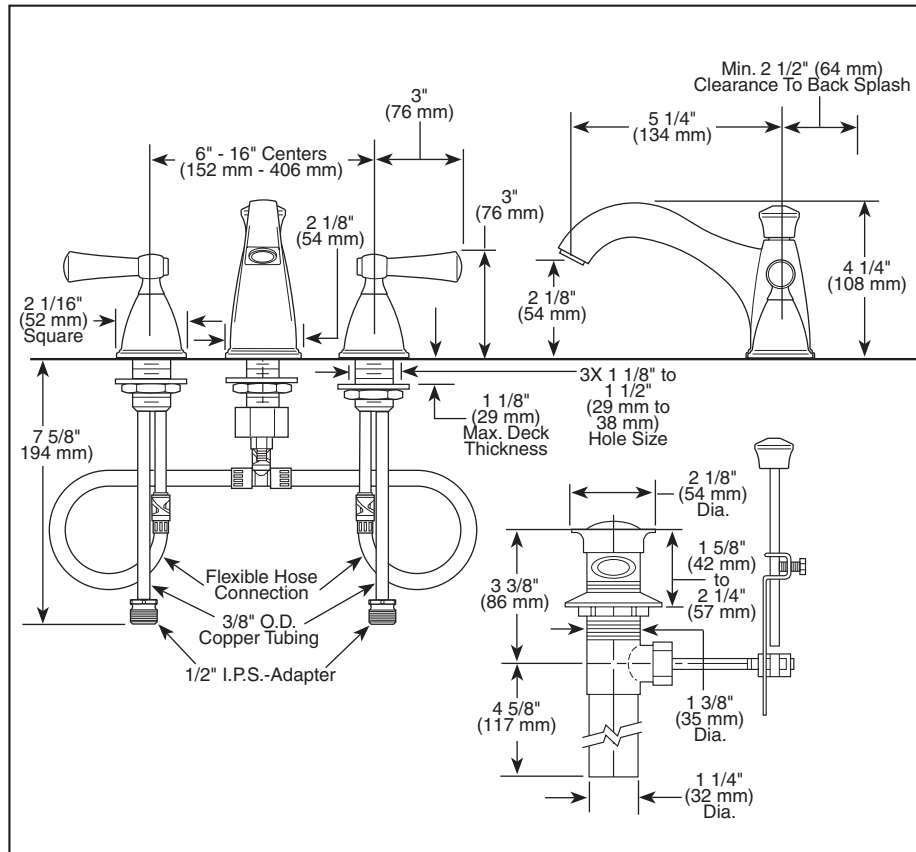

65340LF ▲

Submitted Model No.: \_\_\_\_\_

Specific Features: \_\_\_\_\_

▲ Designate Proper Finish Suffix

## LAVATORY FAUCETS

- Vesi™ Collection Curved Spout
- Ceramic Disc Valving
- Two-Handle Widespread
- 3 Hole Sink Applications
- 6" – 16" Centers
- Quick Snap® Installation

### STANDARD SPECIFICATIONS:

- Two-handle lavatory faucets for concealed mounting on 3 hole sinks.
- Widespread – 6" to 16" centers.
- Ceramic disc valving.
- Hot and cold stems are interchangeable.
- Solid brass fabricated end valve and spout bodies.
- 1/4 turn stops may be removed for 180° rotation.
- Quick connect hoses and self-locating bases.
- Metal drain has pop-up type fitting with plated flange and stopper.
- Maximum 1.5 gpm flowrate @ 60 PSI.
- Note: Standard mounting deck thickness can be extended 1" with RP10612.