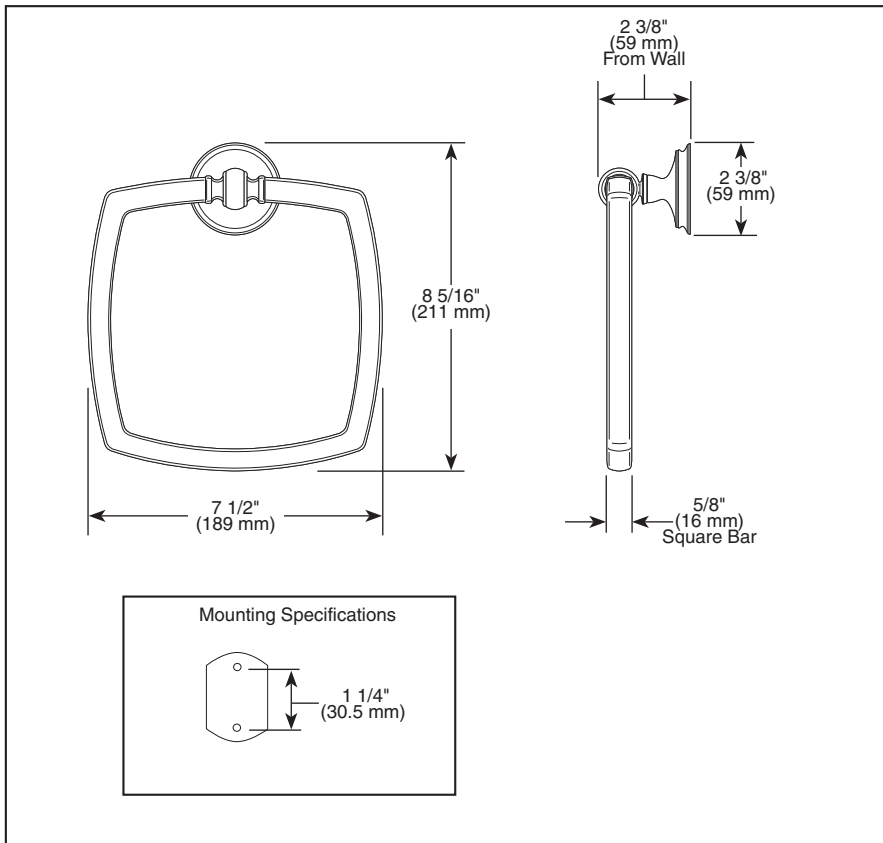

## ACCESSORIES

- Charlotte™ Bath Collection
- Towel Ring

694685▲

Submitted Model No.: \_\_\_\_\_

Specific Features: \_\_\_\_\_

### STANDARD SPECIFICATIONS:

- Mounting hardware and mounting instructions included with product.
- Note: Plastic anchors, screws, toggle bolts and mounting bracket are included with the mounting hardware.