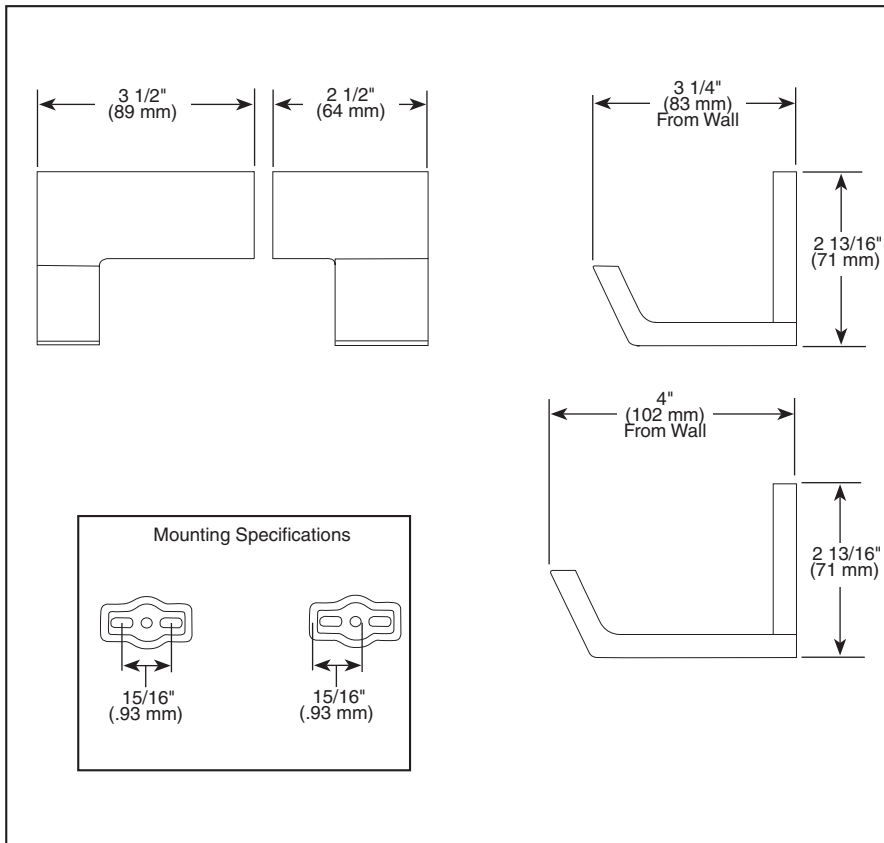

BRIZO®

ACCESSORIES

- Siderna™ Bath Collection
- Pair of Robe Hooks

693580▲

Submitted Model No.: _____

Specific Features: _____

▲ Designate proper finish suffix

STANDARD SPECIFICATIONS:

- Wood blocking is preferable behind all wall surfaces. If wood blocking is not available, the following fasteners are suggested: Tile/Masonry-Plastic or lead Anchors; Plaster/drywall-Toggle bolts.
- Mounting hardware and mounting instructions included with product.
- Note: Only plastic anchors are included with the mounting hardware.