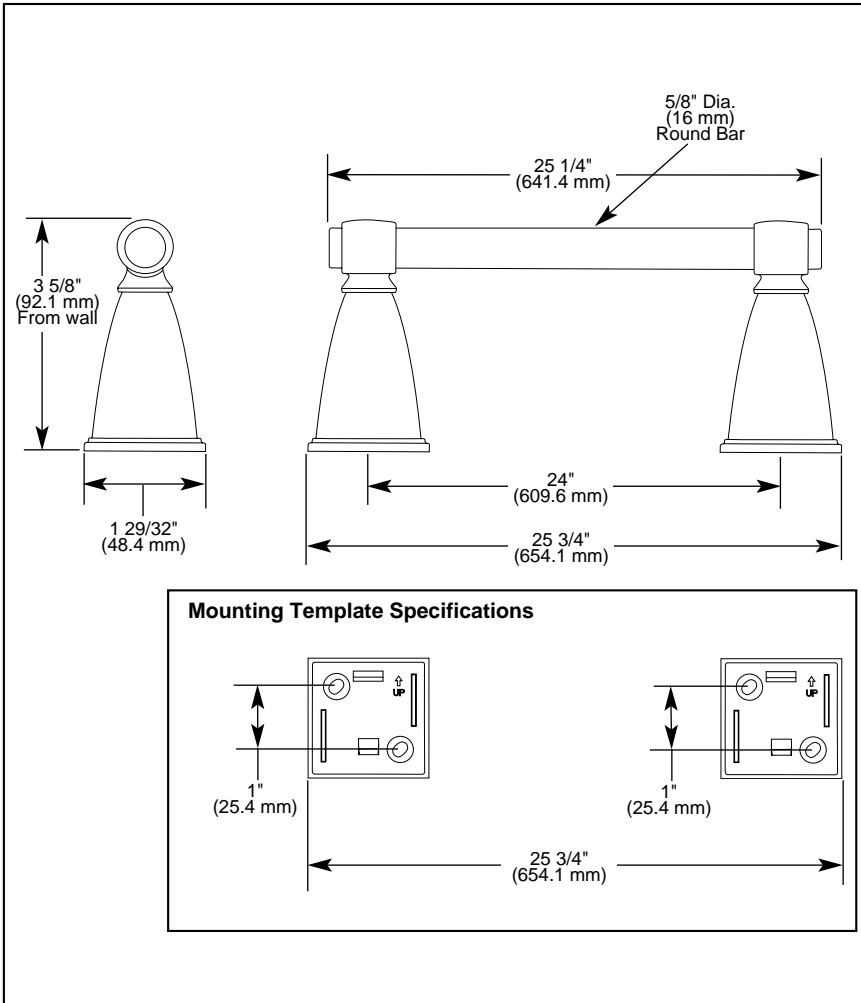

BRIZO[®]

ACCESSORIES

- Vesi™ Series
- 24" Towel Bar

Submitted Model No.: _____

Specific Features: _____

STANDARD SPECIFICATIONS:

- Wood blocking is preferable behind all wall surfaces. If wood blocking is not available, the following fasteners are suggested: Tile/Masonry-Plastic or lead Anchors Plaster/drywall-Toggle bolts.
- Mounting hardware and mounting instructions included with product.