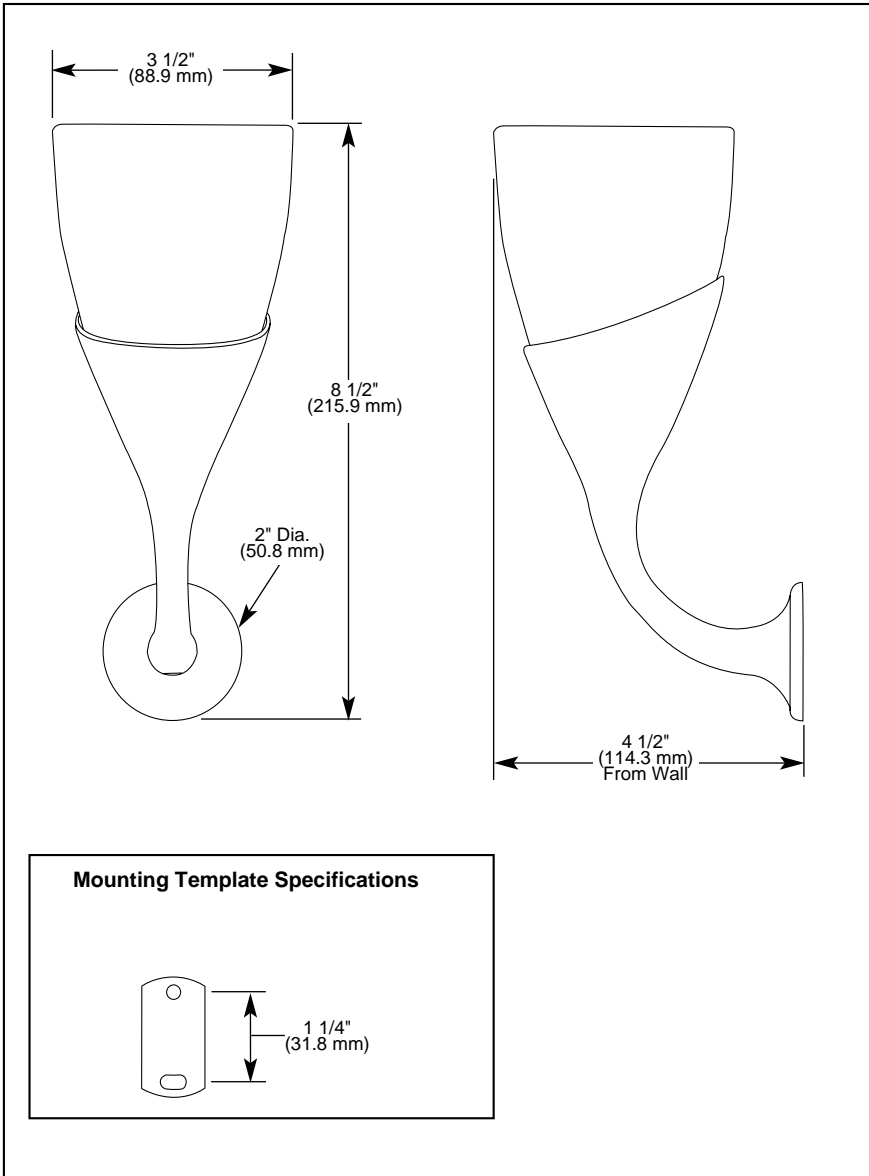

## ACCESSORIES

- RSVP™ Bath Collection
- Candle Sconce

Submitted Model No.: \_\_\_\_\_

Specific Features: \_\_\_\_\_

### STANDARD SPECIFICATIONS:

- Wood blocking is preferable behind all wall surfaces. If wood blocking is not available, the following fasteners are suggested: Tile/Masonry-use plastic anchors provided. Plaster/Drywall-use metal anchors provided.
- Mounting hardware and mounting instructions included with product.
- Accepts votive size candles.