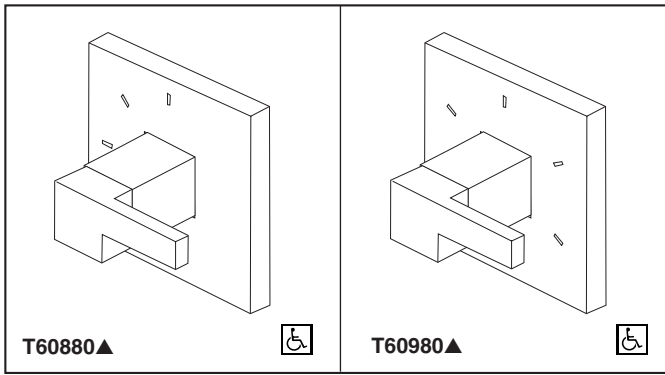

## CUSTOM SHOWER DIVERTER

- Siderna™ Collection
- Three Function Diverter Trim (T60880)
- Six Function Diverter Trim (T60980)

Submitted Model No.: \_\_\_\_\_

Specific Features: \_\_\_\_\_

▲ Designate proper finish suffix

### STANDARD SPECIFICATIONS

- Three function diverter. 2 individual positions, 1 shared positions.
- Six function diverter. 3 individual positions, 3 shared positions.
- Must also order R60700 rough-in.
- Escutcheon is held in place with magnets. No exposed screws.