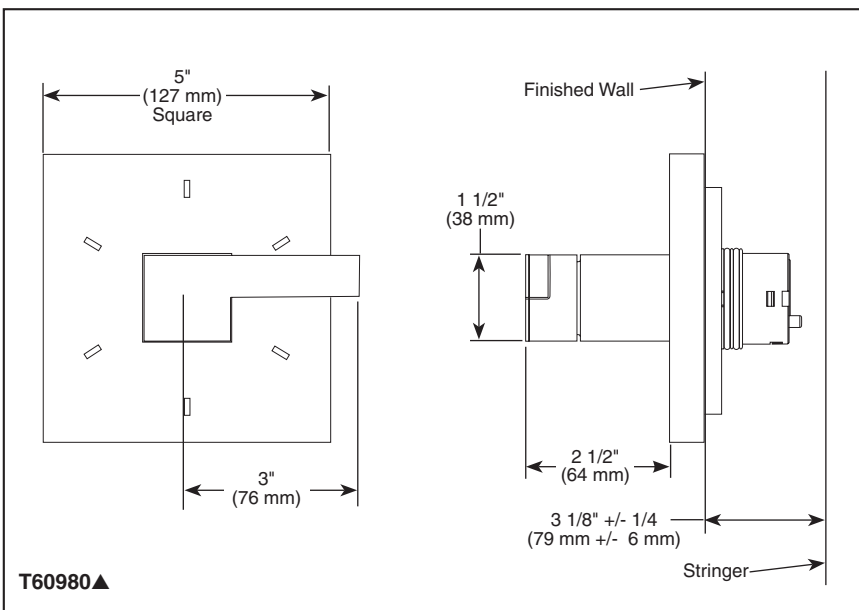

## CUSTOM SHOWER DIVERTER

- Siderna™ Collection
- Three Function Diverter Trim (T60880)
- Six Function Diverter Trim (T60980)

Submitted Model No.: \_\_\_\_\_

Specific Features: \_\_\_\_\_

▲ Designate proper finish suffix

### STANDARD SPECIFICATIONS

- Three function diverter. 2 individual positions, 1 shared positions.
- Six function diverter. 3 individual positions, 3 shared positions.
- Must also order R60700 rough-in.
- Escutcheon is held in place with magnets. No exposed screws.