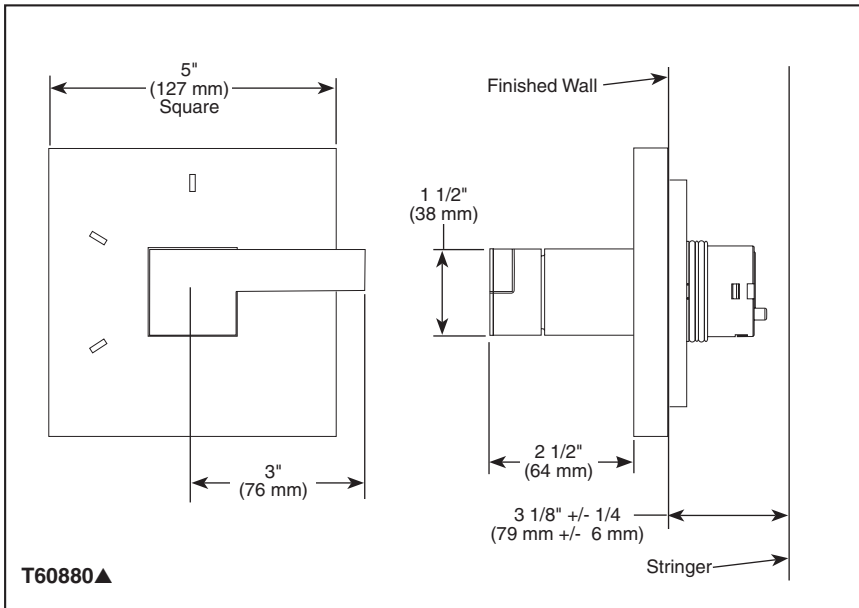

## CUSTOM SHOWER DIVERTER

- Siderna™ Collection
- Three Function Diverter Trim (T60880)
- Six Function Diverter Trim (T60980)

Submitted Model No.: \_\_\_\_\_

Specific Features: \_\_\_\_\_

▲ Designate proper finish suffix

### STANDARD SPECIFICATIONS

- Three function diverter. 2 individual positions, 1 shared positions.
- Six function diverter. 3 individual positions, 3 shared positions.
- Must also order R60700 rough-in.
- Escutcheon is held in place with magnets. No exposed screws.