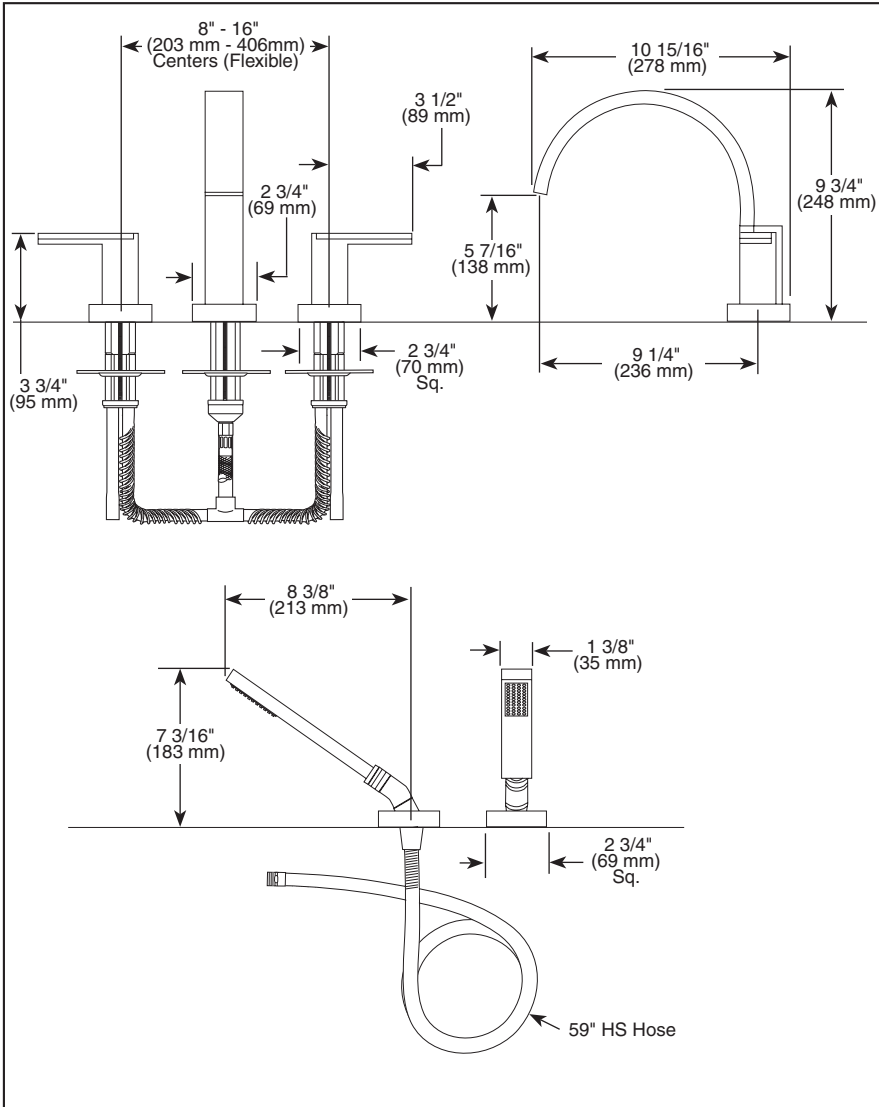

Submitted Model No.: _____

Specific Features: _____

▲ Designate proper finish suffix

BRIZO®

ROMAN TUB/WHIRLPOOL FAUCET TRIM

- Siderna™ Bath Collection
- Three Hole Installation (T67380 & T67381 Series)
- Four Hole Installation (T67480 & T67481 Series)
- Rough-In Kit Must Also be Ordered to Complete Installation (R64707 for four hole and R62707 for three hole)

STANDARD SPECIFICATIONS:

- Trim Only for two handle Roman Tub faucet for concealed mounting.
- 10 15/16" (278 mm) long, 9 3/4" (248 mm) high slip-on rigid spout.
- Temperature and volume controlled with handles.
- Rough-In kit must also be ordered to complete installation (R64707 for four hole and R62707 for three hole). There are separate specification sheets on each rough-in kit if more details are required.
- Handshower includes double check valves for backflow prevention (T67480 & T67481).
- Handshower flows 2.5 gpm @ 80 psi.
- Minimum 4 1/2" (114 mm) to maximum 10" (254 mm) distance between holes.
- Accommodates up to 2 1/2" deck thickness.

COMPLETE VALVE COMPLIES WITH:

- ASME A112.18.1 / CSA B125.1
- Indicates compliance to ICC/ANSI A117.1

Delta reserves the right (1) to make changes in specifications and materials, and (2) to change or discontinue models, both without notice or obligation. Dimensions are for reference only. See current full-line price book or www.brizo.com for finish options and product availability.