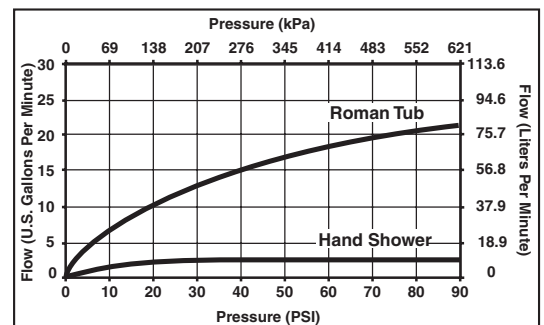

Delta reserves the right (1) to make changes in specifications and materials, and (2) to change or discontinue models, both without notice or obligation. Dimensions are for reference only. See current full-line price book or www.brizo.com for finish options and product availability.

BSP-B-T67380 Rev. A

Delta Faucet Company

Indianapolis, IN 46280
A Division of Masco Corporation of Indiana
© 2010 Masco Corporation of Indiana