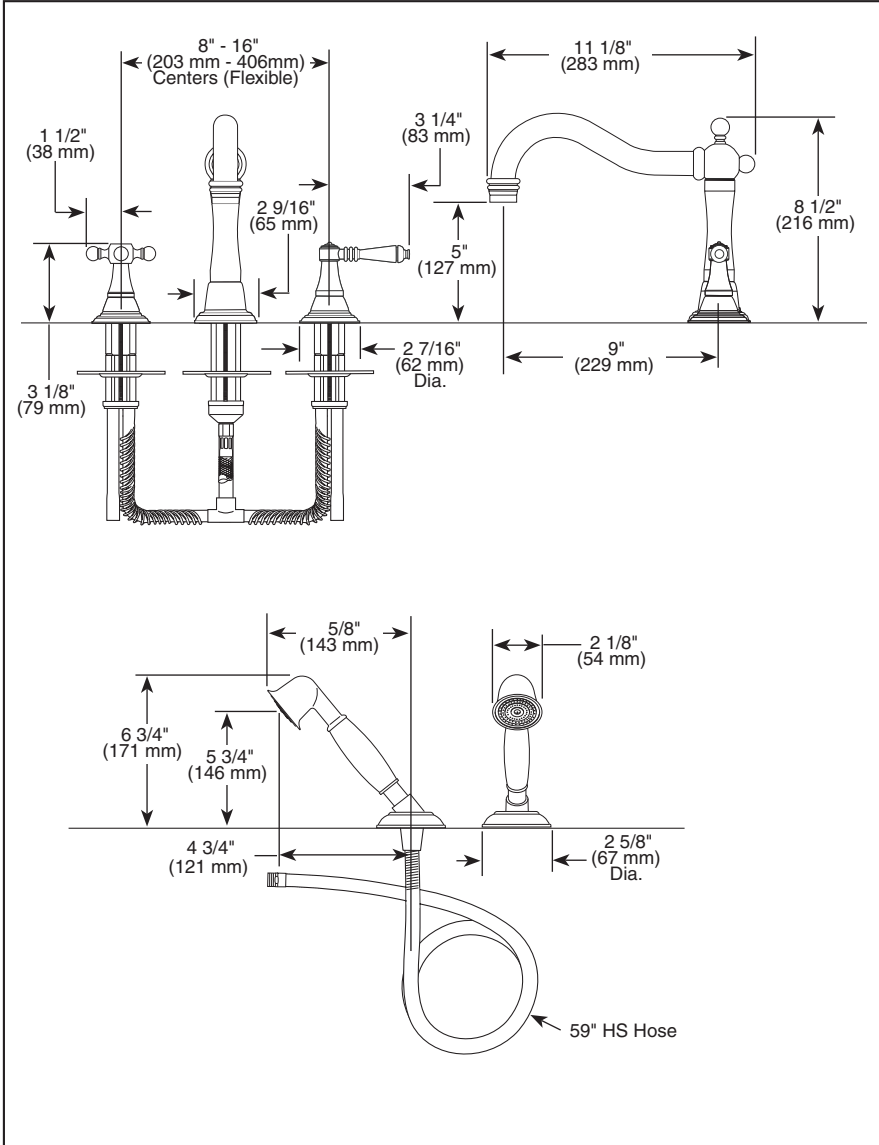

Submitted Model No.: _____

Specific Features: _____

BRIZO[®]

ROMAN TUB/WHIRLPOOL FAUCET TRIM

- Tresa™ Bath Collection
- Three Hole Installation (T67336 & T67338 Series)
- Four Hole Installation (T67436 & T67438 Series)
- Rough-In Kit Must Also be Ordered to Complete Installation (R64707 for four hole and R62707 for three hole)

STANDARD SPECIFICATIONS:

- Trim Only for two handle Roman Tub faucet for concealed mounting.
- 11 1/8" (283 mm) long, 8 1/2" (216 mm) high slip-on rigid spout.
- Temperature and volume controlled with handles.
- Rough-In kit must also be ordered to complete installation (R64707 for four hole and R62707 for three hole). There are separate specification sheets on each rough-in kit if more details are required.
- Handshower includes double check valves for backflow prevention (T67436 & T67438).
- Handshower flows 2.5 gpm @ 80 psi.
- Minimum 4 1/2" (114 mm) to maximum 10" (254 mm) distance between holes.
- Accommodates up to 2 1/2" deck thickness.

COMPLETE VALVE COMPLIES WITH:

- ASME A112.18.1 / CSA B125.1
- Indicates ADA compliance to ICC/ANSI A117.1

Delta Faucet Company

Indianapolis, IN 46280
A Division of Masco Corporation of Indiana
© 2008 Masco Corporation of Indiana