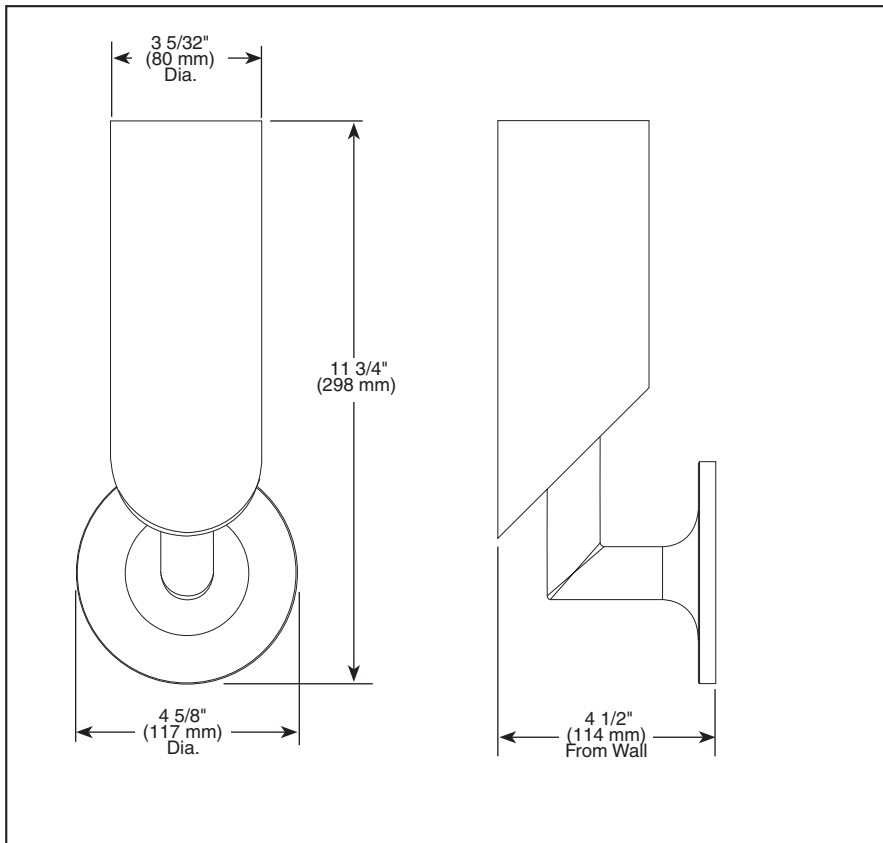

BRIZO®

ACCESSORIES

- Odin™ Bath Collection
- Single Light Sconce

697075▲

Submitted Model No.: _____

Specific Features: _____

▲ Designate proper finish suffix

STANDARD SPECIFICATIONS:

- Mounting hardware and mounting instructions included with product.
- Glass dome is satin etched.
- UL approved up to 60 watts.
- Uses candelabra style bulb with E12 base, 60 watt max.
- Mounts on standard electrical box.
- Wire nuts and mounting screws are included with product.