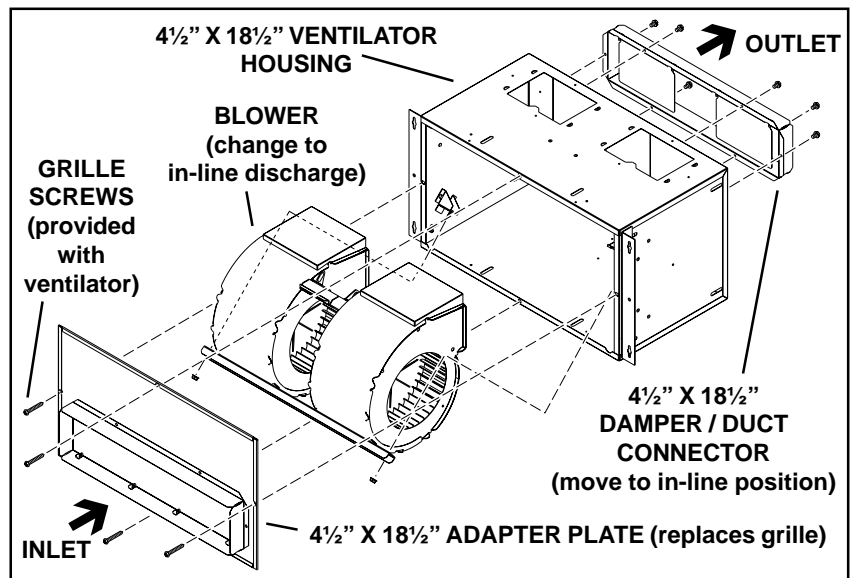

IN-LINE ADAPTER KIT Installation Instructions

FOR VENTILATORS WITH
6" ROUND OR 8" ROUND DISCHARGE

6" ROUND & 8" ROUND VENTILATOR
Right Angle Discharge

6" ROUND & 8" ROUND VENTILATOR
Straight-Through Discharge

IN-LINE ADAPTER KIT Installation Instructions

FOR VENTILATORS WITH
4½" X 18½" DISCHARGE

4½" X 18½" VENTILATOR
Right Angle Discharge

4½" X 18½" VENTILATOR
Straight-Through Discharge

See other side for 8" x 12" Adapter Plate instructions →

IN-LINE ADAPTER KIT Installation Instructions

FOR VENTILATORS WITH
8" X 12" DISCHARGE

8" X 12" VENTILATOR
Right Angle Discharge

8" X 12" VENTILATOR
Straight-Through Discharge

See other side for 6" & 8" Round, and 4½" x 18½" Adapter Plate instructions →