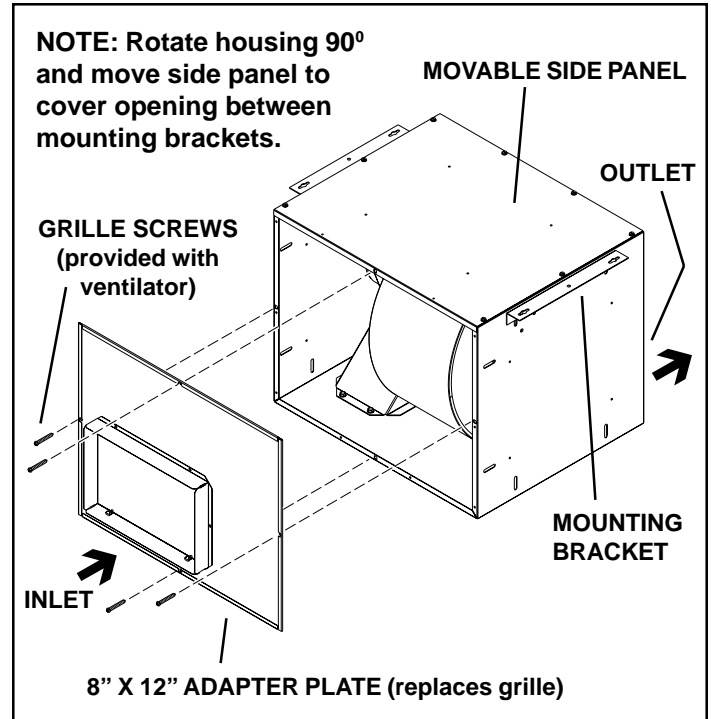

IN-LINE ADAPTER KIT Installation Instructions

FOR VENTILATORS WITH
4½" X 18½" DISCHARGE

4½" X 18½" VENTILATOR
Right Angle Discharge

4½" X 18½" VENTILATOR
Straight-Through Discharge

See other side for 8" x 12" Adapter Plate instructions →

IN-LINE ADAPTER KIT Installation Instructions

FOR VENTILATORS WITH
8" X 12" DISCHARGE

8" X 12" VENTILATOR
Right Angle Discharge

8" X 12" VENTILATOR
Straight-Through Discharge

See other side for 6" & 8" Round, and 4½" x 18½" Adapter Plate instructions →