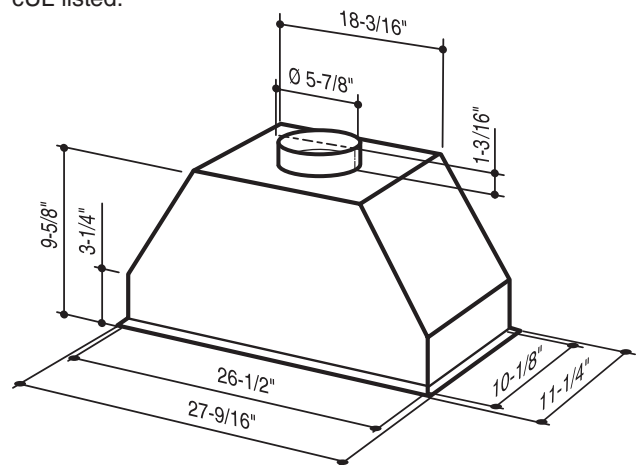

TYPICAL SPECIFICATION

Range hood shall be Broan Model RMP17004.

Unit shall be for indoor use only.

Unit shall be convertible between ducted (using a washable aluminum filter) and non-ducted (using a non-ducted filter).

Motor to be permanently lubricated.

Unit shall have multi-speed fan switch and separate light switch.

Bottom shall be fully enclosed.

Air delivery shall be no less than 400 CFM.

Unit shall be U.L. and cUL listed.