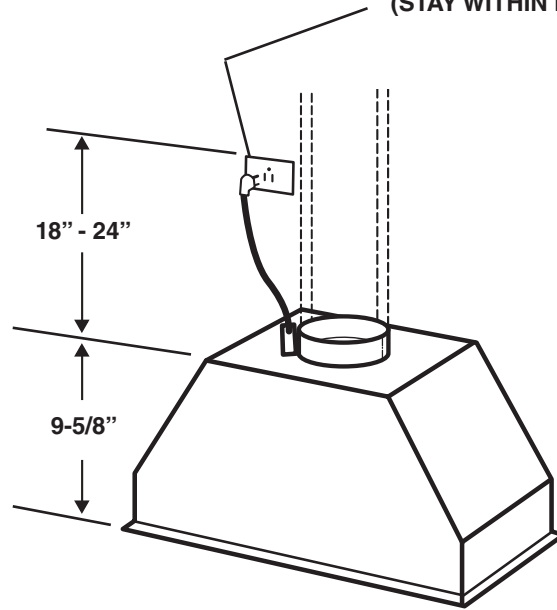

RMP17004 MOUNTING

120 VOLT 60 HZ GROUNDED WALL OUTLET
OFFSET FROM DUCT CENTER LINE
(STAY WITHIN INSIDE CABINET DIMENSIONS)