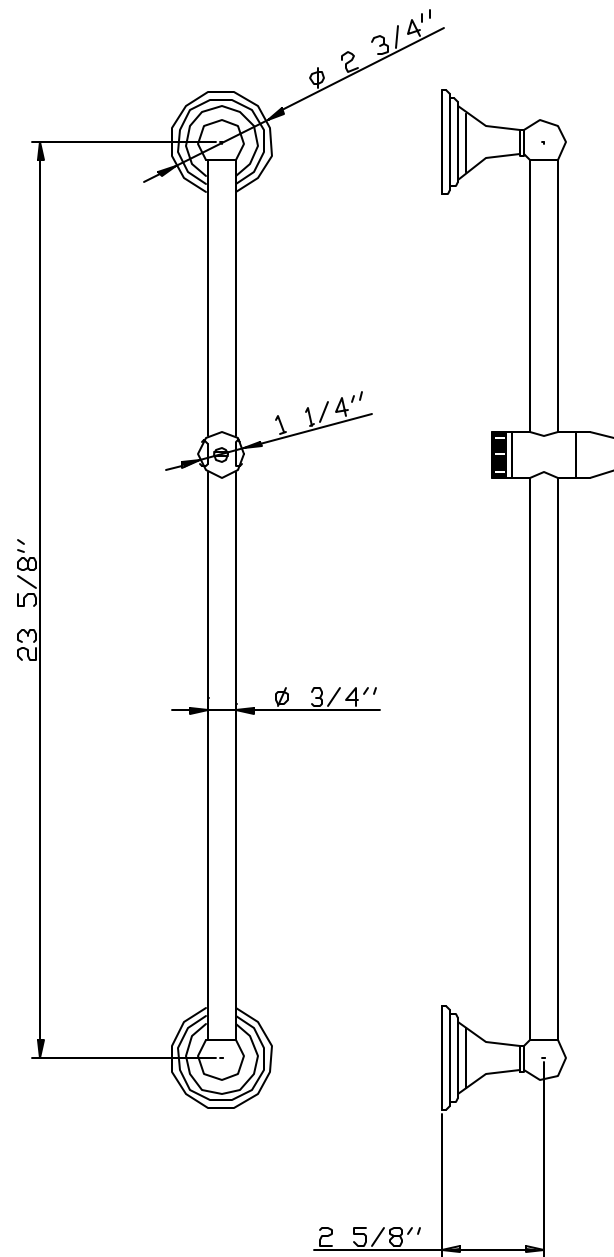

TECHNICAL SPECIFICATIONS

Brunswick Series: Handshower Side Bar

25x884

Model#

256 884 xxx

2935 Amwiler Road
Atlanta, GA 30360-6001

Phone: 800.528.4904
Fax: 800.528.1969

5663239 / 983ER012W00

TECHNICAL SPECIFICATIONS

Brunswick Series: Handshower Side Bar

25x884

Service Parts

Model# 256 884 xxx
