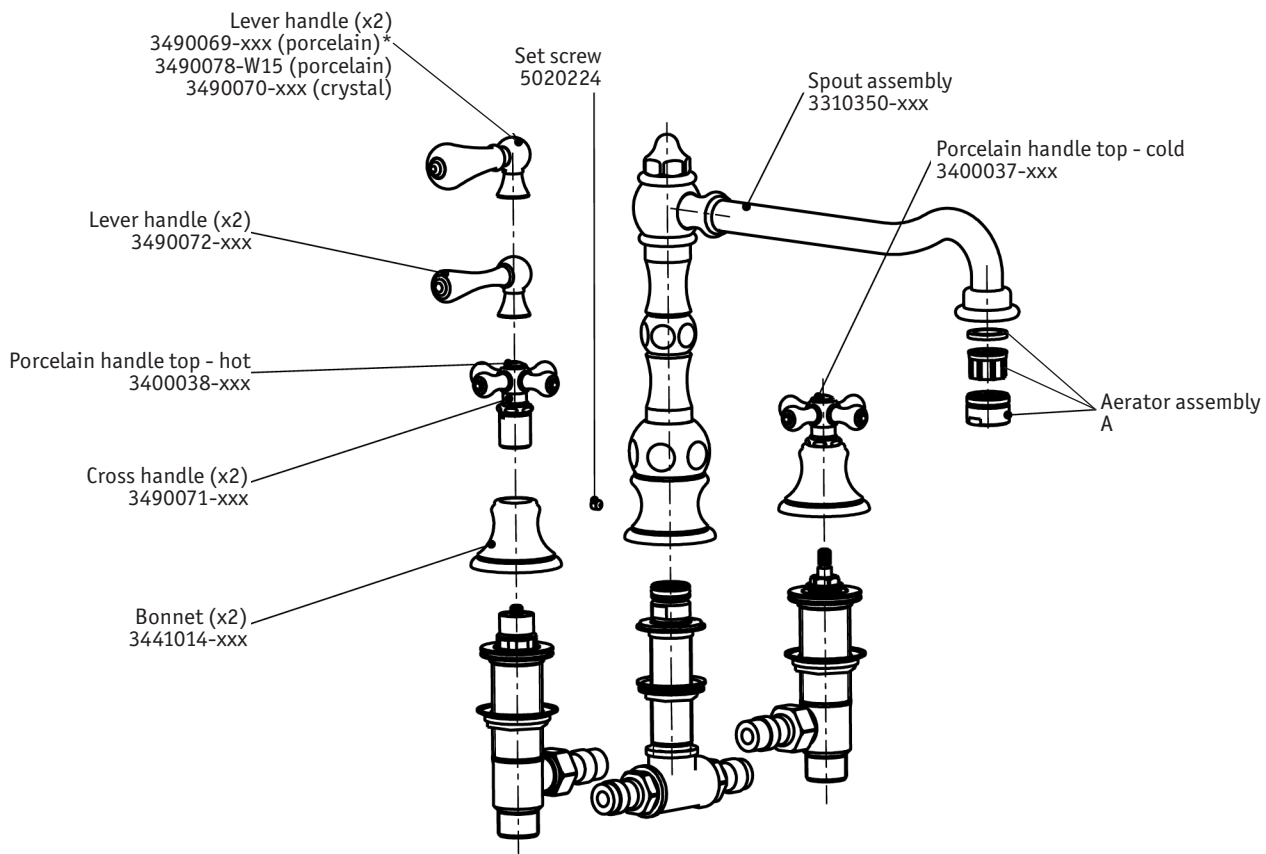

TECHNICAL SPECIFICATIONS

Highlands

Roman tub filler (3 hole)

code | 262.650.xxx
265.650.xxx
267.650.xxx
268.650.xxx

Rough: 289 740 999 (sold separately)

Note: Spout contains flow reduction device to reduce flow if rotated past 45° to either side.

5663405
983OD019W05

Notes: 1) xxx represent different finishes.
2) * except for W15 finishing.

	625	620	721	W15	X10	V05
A	5700180	3460009-xxx				3460009-601
				5C02019		5C02019
				5C03019		5C03019