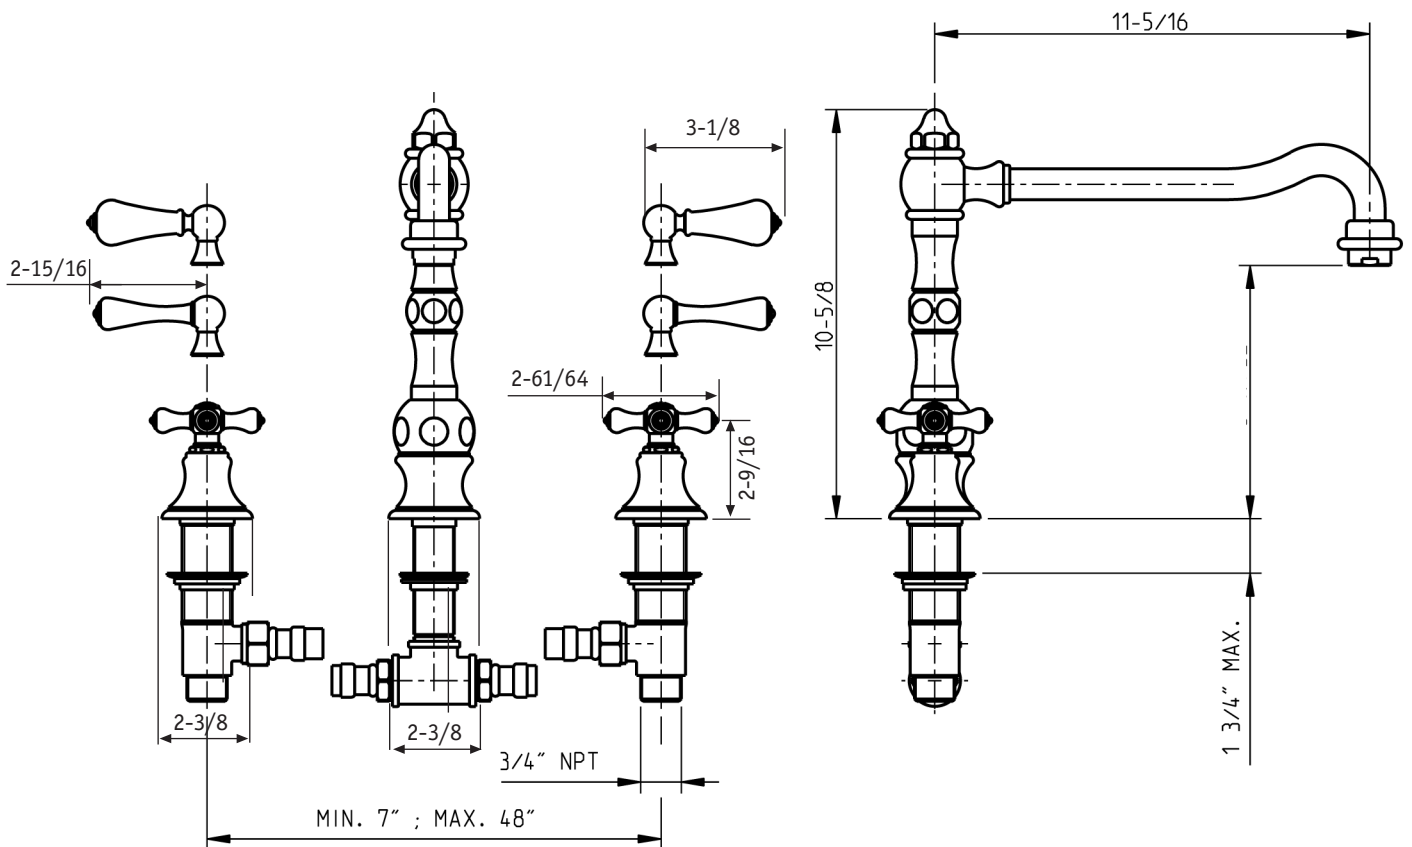

TECHNICAL SPECIFICATIONS

Highlands

Roman tub filler (3 hole)

code | 262.650.xxx
265.650.xxx
267.650.xxx
268.650.xxx

Rough: 289 740 999 (sold separately)

Note: Spout contains flow reduction device to reduce flow if rotated past 45° to either side.

5663405
983OD019W05

dimensions inches

PLUMBING

CIFIAL USA
USA P +1800 5284904 F +1800 5281969 info@cifialusa.com www.cifialusa.com
CIFIAL Torneiras, S.A.
Portugal T +351 256 780 700 F +351 256 780 710 cifial@cifial.pt www.cifial.pt
CIFIALDECOR, S.A.
Espanha T +34 916 110 261 F +34 916 103 694 cifialdecor@infonegocio.com
CIFIAL UK, Ltd.
UK P +44 1933 402 008 F +44 1933 402 063 sales@cifial.co.uk www.cifial.co.uk

5663405
983OD019W05

Notes: 1) xxx represent different finishes.
2) * except for W15 finishing.

	625	620	721	W15	X10	V05
A	5700180	3460009-xxx				3460009-601
				5C02019		5C02019
				5C03019		5C03019