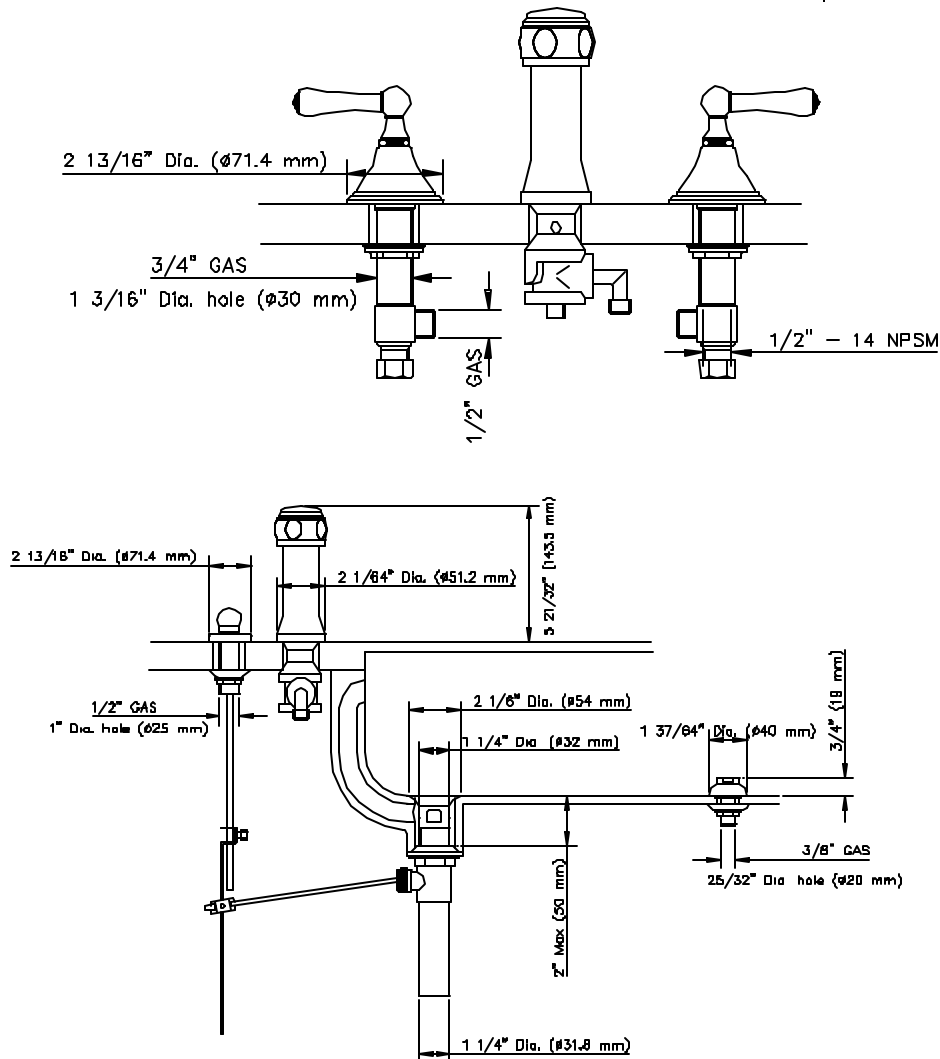

## Asbury & Countryside Series: Vertical Spray Bidet

25x125

Asbury#

272 125 xxx  
272 125 xxx  
275 125 xxx

277 125 xxx  
278 125 xxx

Countryside#

252 125 xxx  
253 125 xxx

255 125 xxx  
256 125 xxx

**Trim:** Hot forged brass  
Three handles available

**Valve:** 1/2" Ceramic disc valve cartridge.  
1,000,000 Tested cycles.  
1/4 Turn positive on/off.  
Non-rising spindle

**Inlets:** Sized for either coupling or sweat connections.

## Asbury & Countryside Series: Vertical Spray Bidet

25x125

### Service Parts

1	Transfer valve handle	
2	Extension	
3	Transfer valve body	
4	Pop up assembly	
4.1	Lift rod	
4.2	Lock nut 1/2"	
4.3	Washer	
4.4	Nipple	
4.5	Rubber washer	
4.6	Knob base	
4.7	Pop up base	
5	Compl. waste system (amer.)	
6	Sprayer assembly	
6.1	Locknut 3/8"	
6.2	Washer	
6.3	Rubber washer	
6.4	Sprayer body	
6.5	Aerator M24x1	
7	Complete 1/2" x 1/4" turn ceramic disc valve	
7.1	Locknut 1/2"	
7.2	Complete body valve (1/2"x1/4" turn)	
7.3	Locknut 3/4"	
7.4	Washer	
7.5	1/2" x 1/4" turn ceramic disc valve	
7.6	O-ring 37x2	
7.7	Locknut 1/2"	
8	Stem nut adapter	
9	Extension	
10	Trim collar	
11	Bell	
12	Complete Countryside lever cross handle	
13	Complete Asbury lever spout handle	