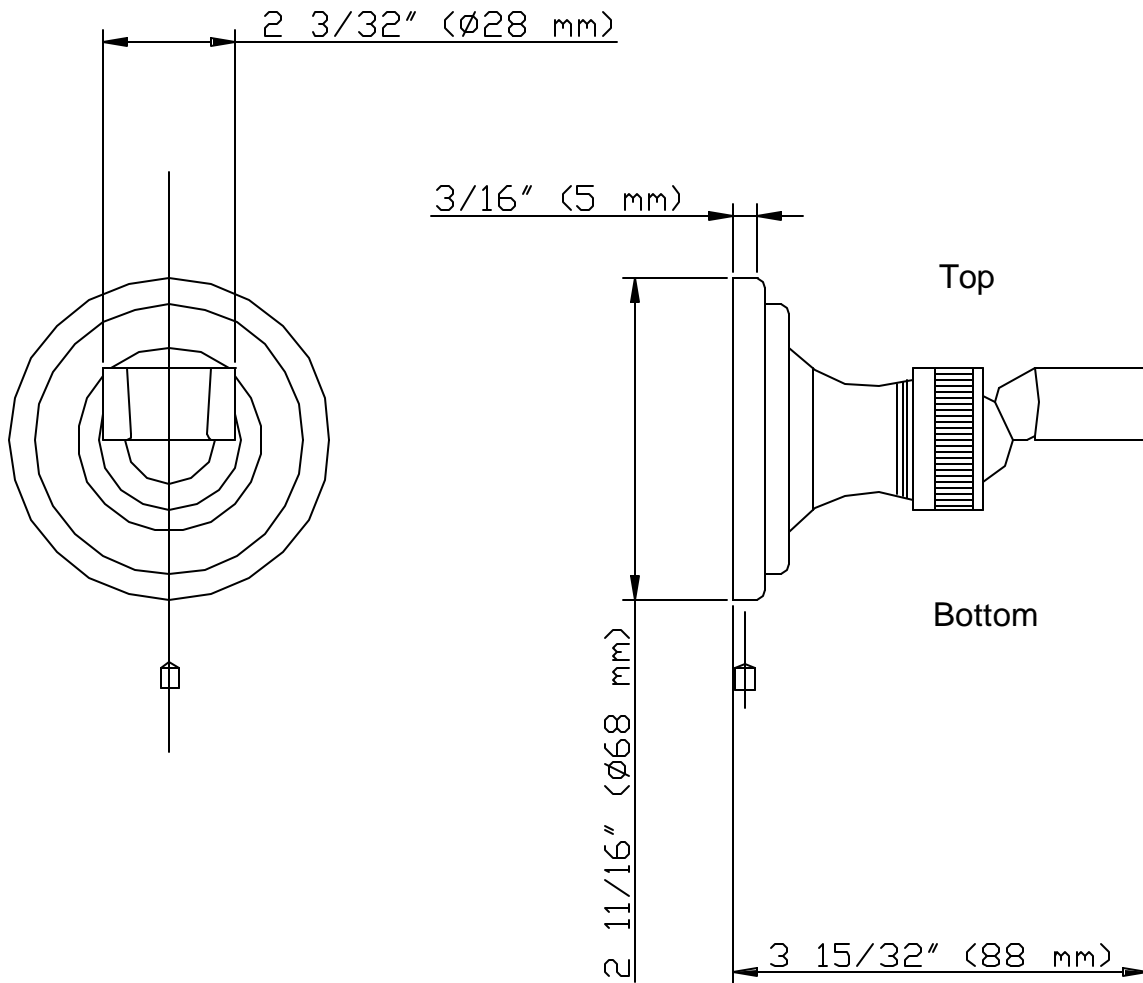

TECHNICAL SPECIFICATIONS

Asbury Series: Handshower Adjustable Wall Bracket

27x883

Model#

276 883 xxx

TECHNICAL SPECIFICATIONS

Asbury Series: Handshower Adjustable Wall Bracket

27x883

Service Parts

Model# | 276 883 xxx
