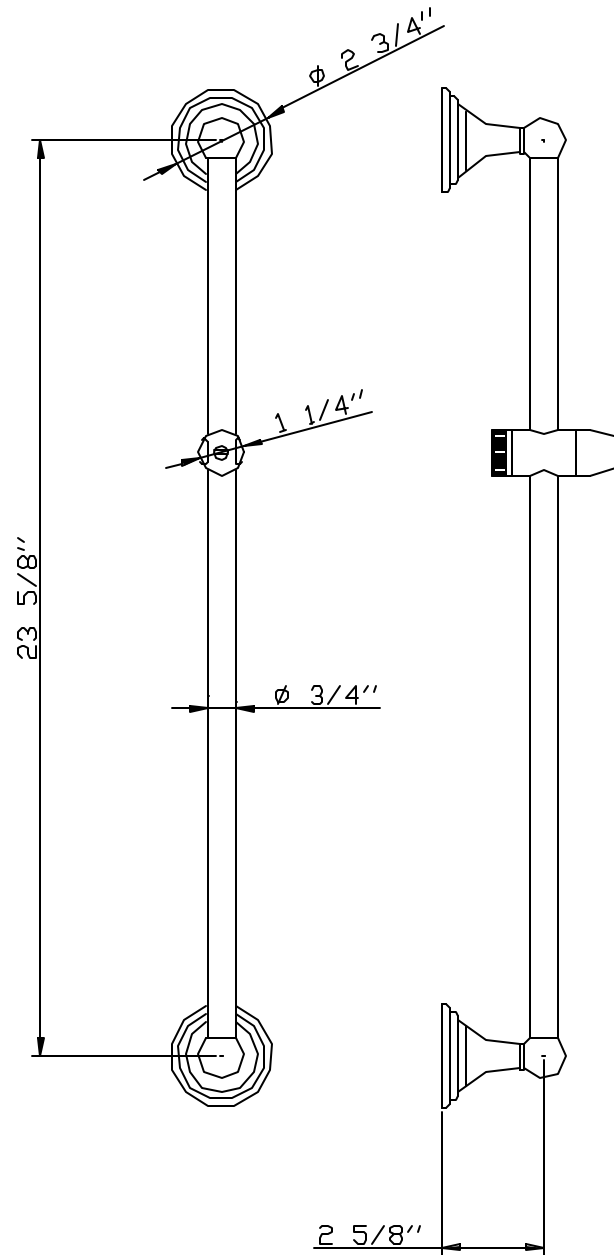

TECHNICAL SPECIFICATIONS

Asbury Series: Handshower Side Bar

27x884

Model#

276 884 xxx

TECHNICAL SPECIFICATIONS

Asbury Series: Handshower Side Bar

27x884

Service Parts

Model# | 276 884 xxx
