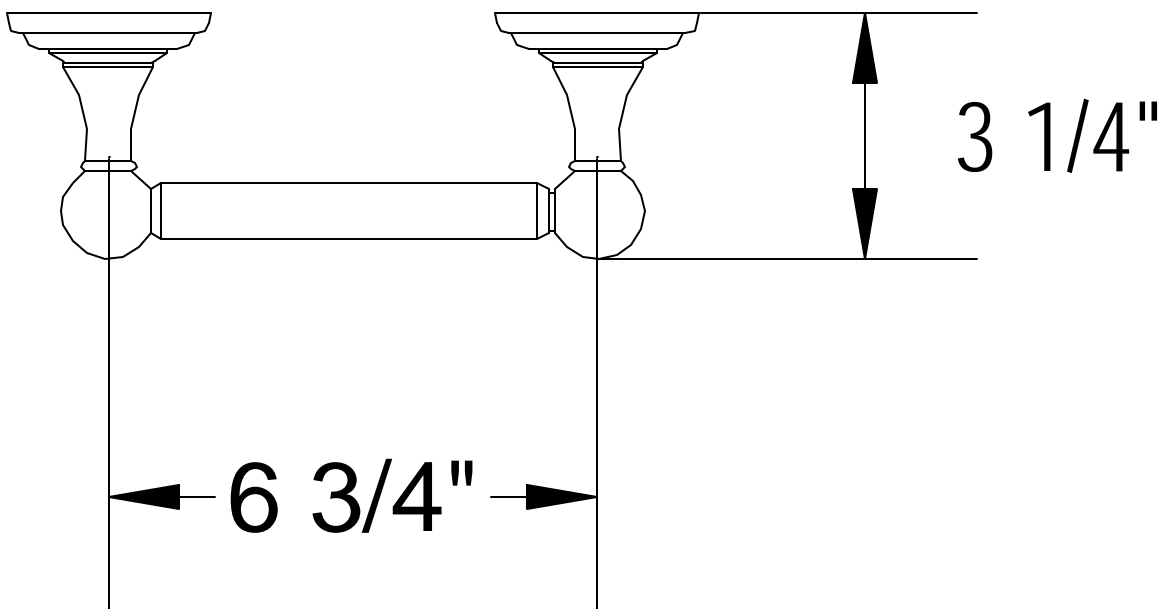

TECHNICAL SPECIFICATIONS

Asbury Series: Paper Holder

477 650

Model# | 477 650 xxx

TECHNICAL SPECIFICATIONS

Asbury Series: Paper Holder

477 650

Service Parts

Model# | 477 650 xxx

1		
2		
3		
4		
5		