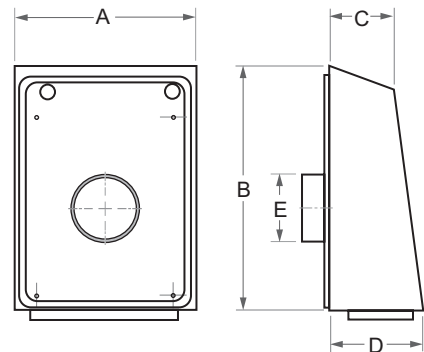

USA

www.continentalfan.com

Canada

www.aeroflo.com

Distributed By:

Continental Fan Manufacturing Inc.
203 Eggert Road
Buffalo, NY 14215
T: 716-842-0670 F: 716-842-0611

Aeroflo Inc.
12-205 Matheson Blvd. East
Mississauga, ON L4Z 3E3
T: 905-890-6192 F: 905-890-6193