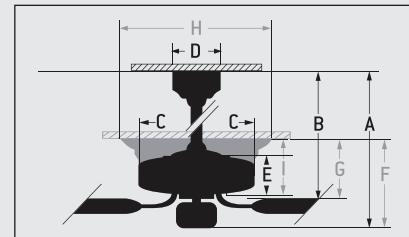

SPECS

- Blade Sweep Opt. 52"
- Number of Blades 5
- Blade Pitch 12°
- Motor Size (MM) 153 x 15
- AMPS (HI Speed) <1
- Watts (HI Speed) 66
- Shipping Wt. (lbs.) 20.7
- CU. FT. in Carton 1.84
- Airflow* (Cubic Feet Per Minute) 5,189
- Airflow Efficiency* (CFM Per Watt) 79

CEILING DROP DIMENSIONS

- A: 6" DR w/ Light Kit – 21.7"
- A: 6" DR w/o Light Kit – 15.6"
- C: 11.8"
- E: 4.7"
- G: 7.2"
- I: 4.7"
- B: 6" DR – 12.6"
- D: 5.1"
- F: w/ Light Kit – 16.2"
- F: w/o Light Kit – 10.1"
- H: 5.1"
- DR = Downrod