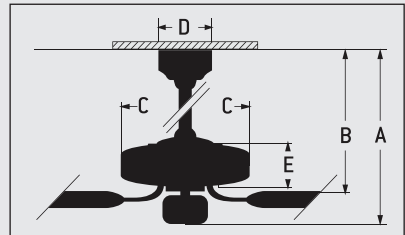

CEILING DROP DIMENSIONS

A: 6" DR w/ Light Kit - 21.65"
A: 6" DR w/o Light Kit - 14.75"
C: 12.6"
B: 6" DR - 13.3"
D: 5.125"
DR = Downrod

"Compare: 49" to 60" ceiling fans have airflow efficiencies ranging from approximately 51 to 176 cubic feet per minute per watt at high speed."