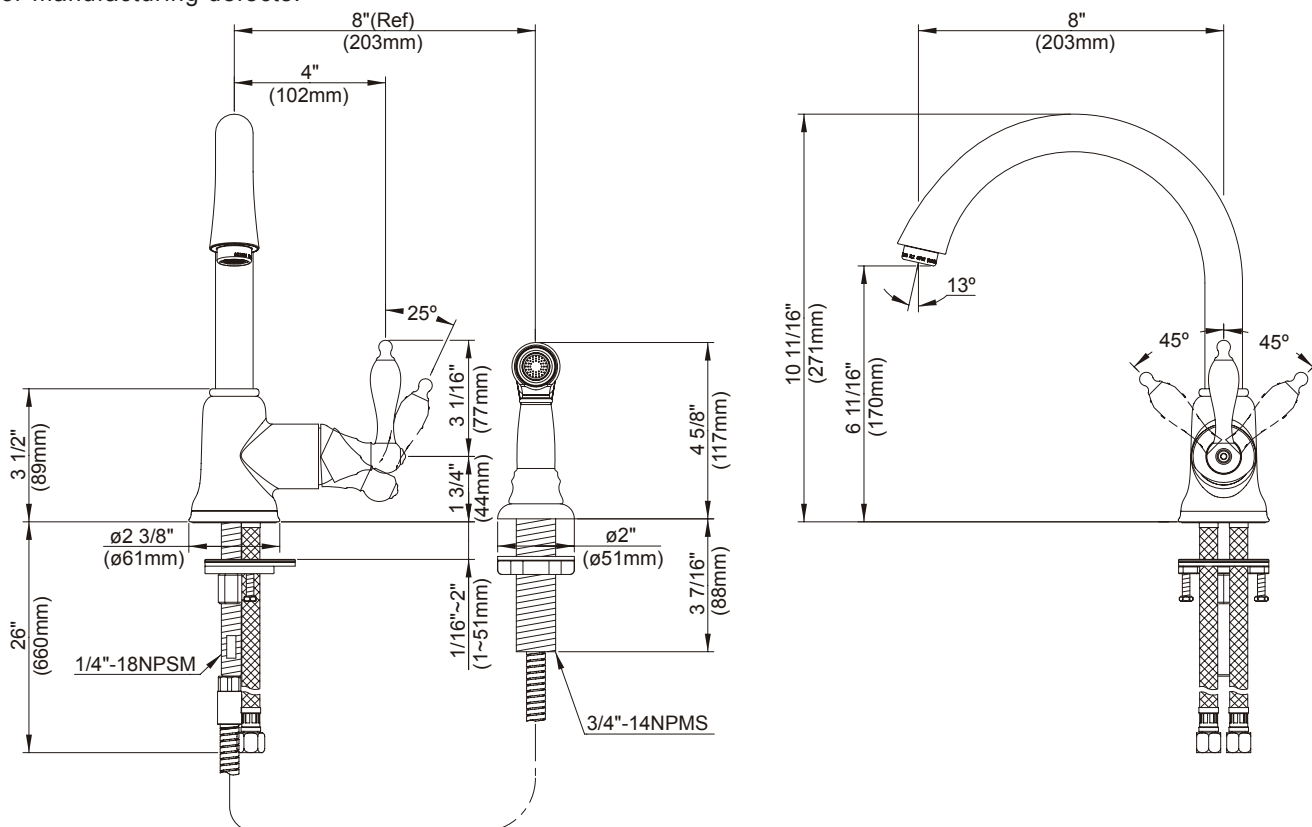

Warranty

Danze products are covered by a manufacturer's limited "lifetime" warranty for manufacturing defects.