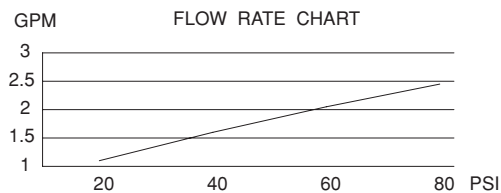

SINGLE HANDLE KITCHEN FAUCET WITH CONCEALED DECK

Description

- Single lever handle with 10 11/16" high spout
- Ceramic disc cartridge
- Concealed deck mount
- Matching brass vegetable spray

Flow & Valving

- See Chart

Standards

- ASME A112.18.1
- CSA B125
- NSF 61-9
- Listed IAPMO/UPC
- Energy policy act of 1992
- ADA Accessibility Guidelines for Buildings and Facilities - 4.27.4 Controls and Mechanisms

Available Colors & Finish

- Chrome
- Distressed Nickel (DN)
- Oil Rub Bronze (RB)
- Stainless Steel (SS)

Warranty

Danze products are covered by a manufacturer's limited "lifetime" warranty for manufacturing defects.

Specific Features: _____ Submitted Model No.: _____

SD405040/04-07.01