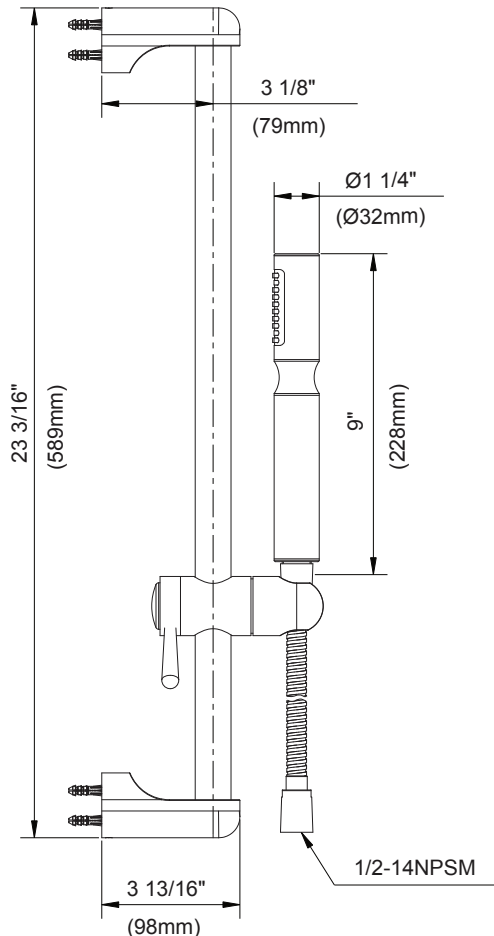

Finishes Available

- Chrome
- Other: Refer to Price List for additional finish