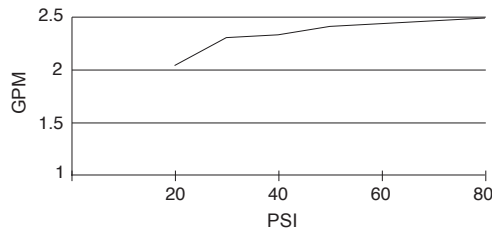

SPECIFICATIONS

SHOWERSTICK™ 24" SLIDE BAR ASSEMBLY KIT

Model

D465007

Description

- Showerstick™ handshower
- 72" metal hose
- 24" standard slide bar
- Maximum flow rate 2.5 gpm @ 80 psi

Flow Rate

Standards