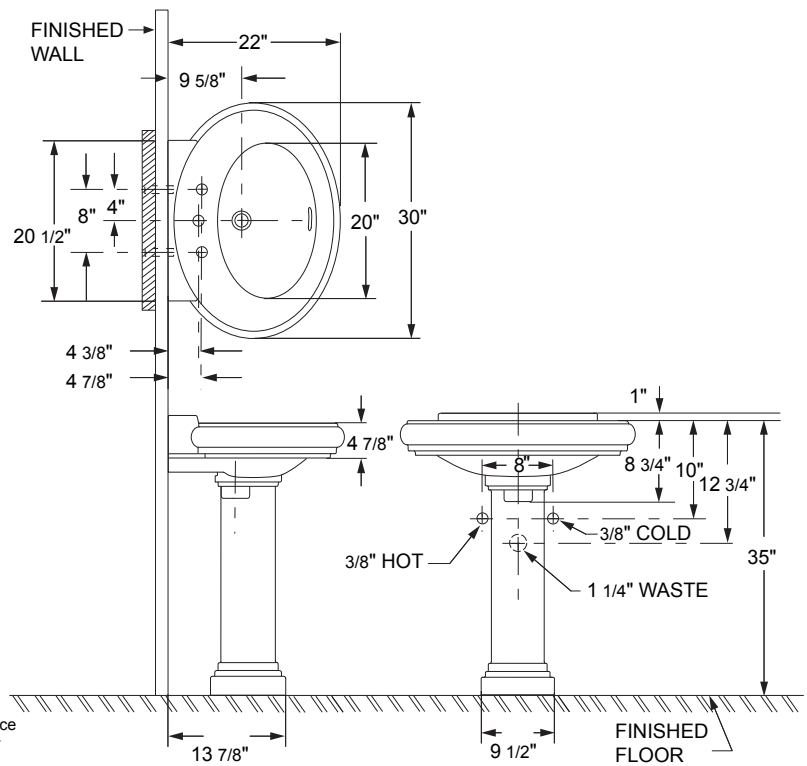

SPECIFICATIONS

ORRINGTON® 30" PEDESTAL LAVATORY

Model

DC016028 (30" Pedestal Basin)
 DC018110 (Pedestal Column)

Description

- Vitreous china
- Pedestal basin width: 30"
- Widespread faucet mounting 8" centers
- Backsplash
- Overflow
- Install DC018110 with pedestal basin mode DC016028 only
- Mounting hardware included

Technical Information

Fixture:	
Basin area	20" (51 cm) x 12" (30.5 cm)
Basin depth	6 1/2" (16.5 cm)
Drain hole	1 3/4" (4.4 cm)

IMPORTANT: Dimensions of fixtures are nominal and may vary within the range of tolerance established by ASME Standard A112.19.2. These measurements are subject to change or cancellation. No responsibility is assumed for use of superseded or voided pages.