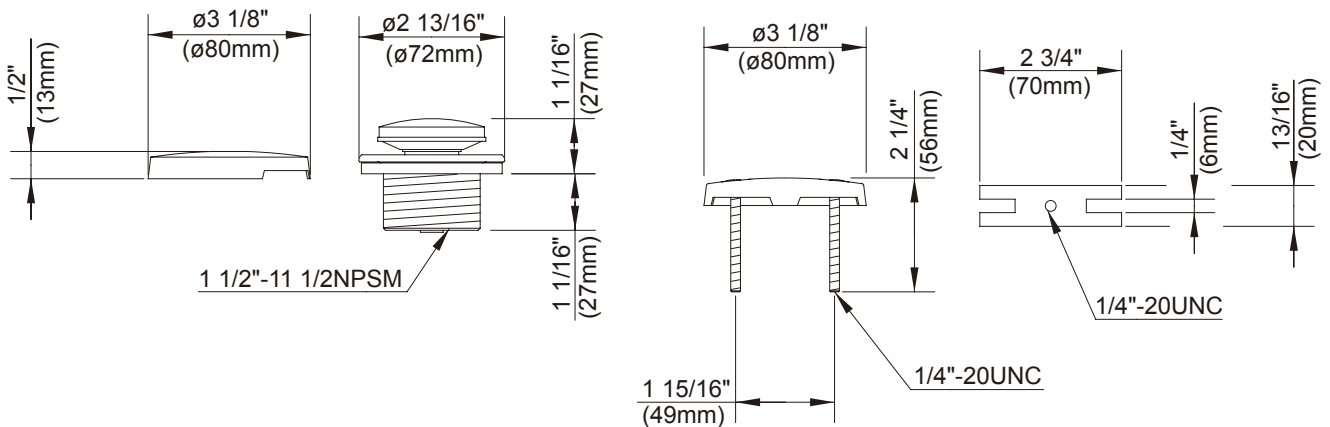

TOUCH-TOE BATH DRAIN CONVERSION KIT

Description

- Open or close with touch
- Includes overflow trims - replaces 1 or 2 hole overflow covers

Standards

- CSA B125

Warranty

Danze products are covered by a manufacturer's limited "lifetime" warranty for manufacturing defects.

D490650

Available Colors & Finish

- Brushed Nickel (BN)
- Polished Brass (PBV)
- Polished Nickel (PNV)
- Oil Rub Bronze (RB)
- Tumbled Bronze (BR)

Specific Features: _____ Submitted Model No.: _____

SD490650/01-07.01