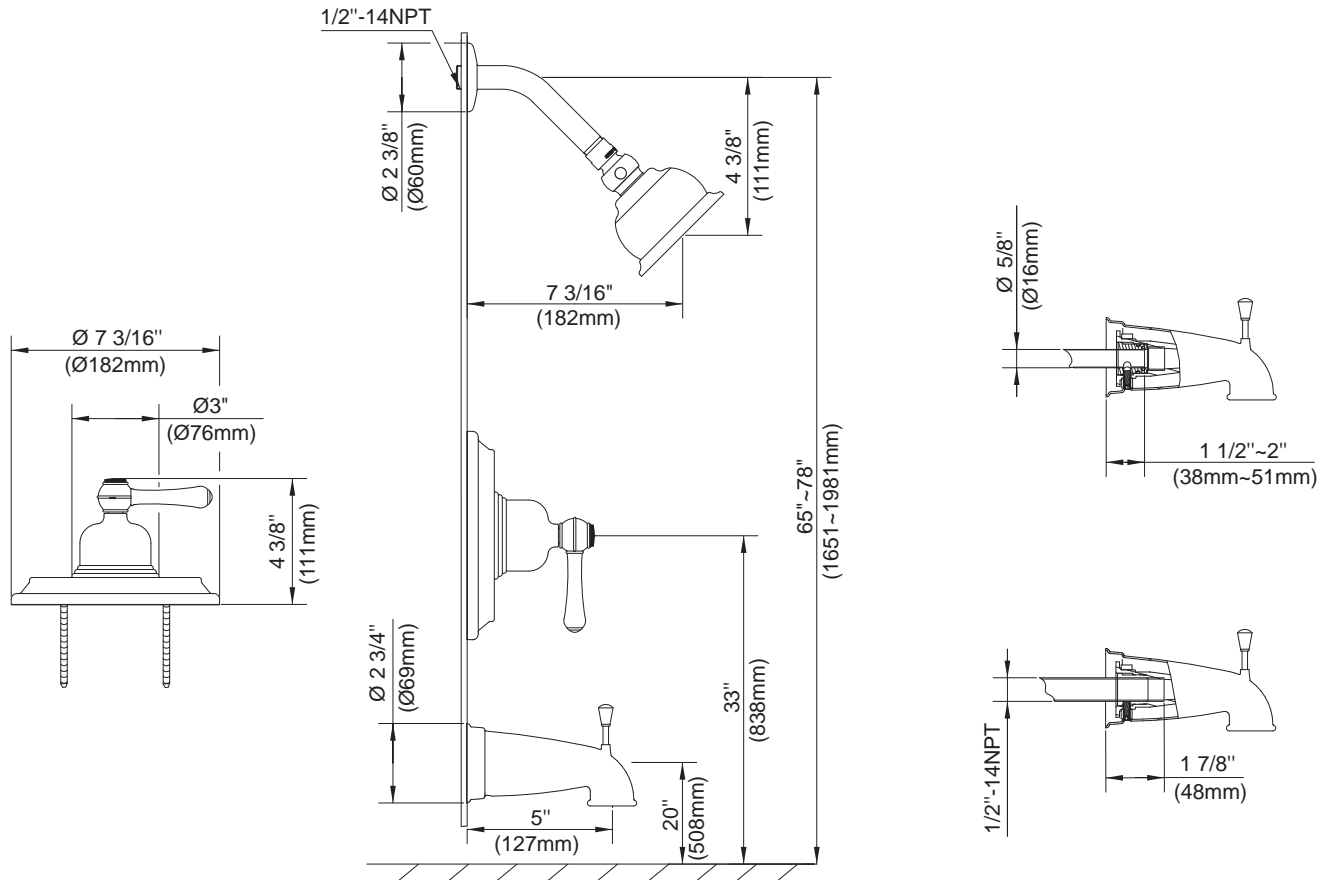

Submittal Information:

Job Name: _____
Contractor: _____

Location: _____
Contact #: _____