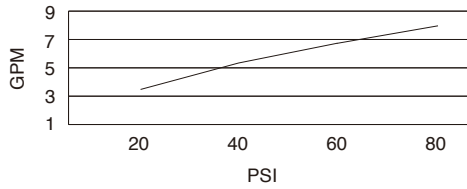

**SPECIFICATIONS**

**OPULENCE™ TRIM ONLY SINGLE HANDLE PRESSURE BALANCE TUB & SHOWER FAUCET**

**Model**

D510057T

**Description**

- 4" bell style showerhead
- All brass 6" shower arm
- Diverter on spout
- Use with valve: D112000BT (w/stops) or D115000BT (w/o stops)

**Standards**

- UPC/cUPC
- Energy Policy Act of 1992

- ASME A112.18.1

- ADA Accessibility Guidelines for Buildings and Facilities - 4.27.4 Controls and Mechanisms

**Flow Rate**

**Finishes Available**

- Chrome
- Other: Refer to Price List for additional finish