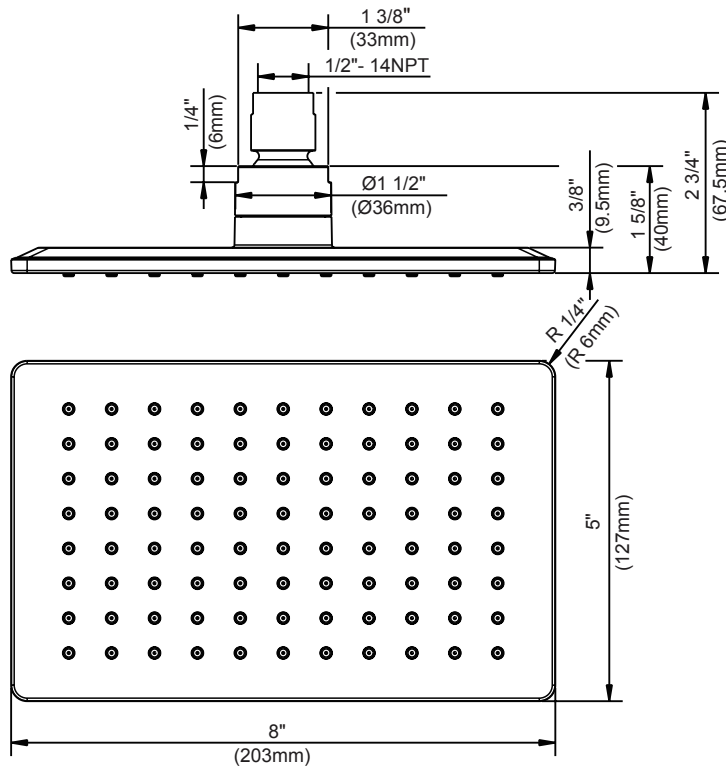

Submittal Information:

Job Name: _____

Location: _____

Contractor: _____

Contact #: _____