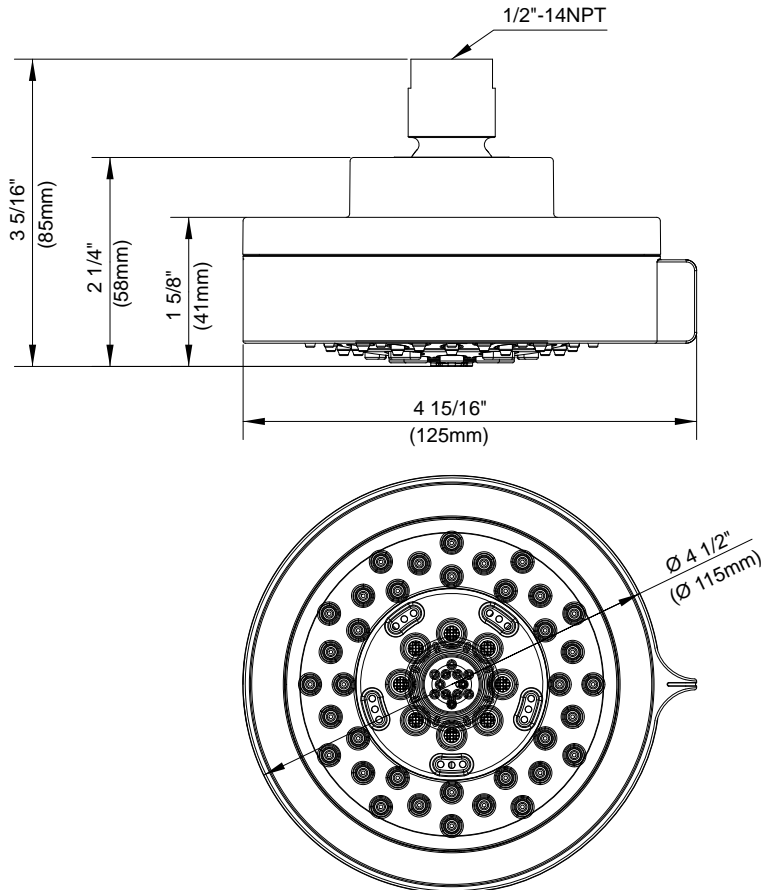

Submittal Information:

Job Name: _____
Contractor: _____

Location: _____
Contact #: _____