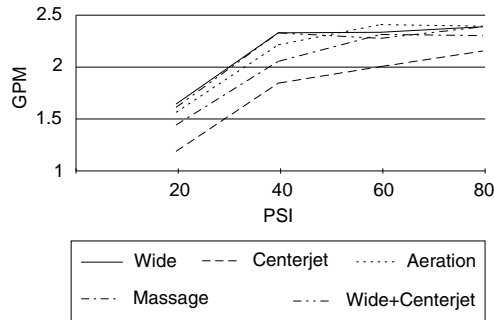

**SPECIFICATIONS**

**4 1/2" PARMA™ FIVE-FUNCTION SHOWERHEAD**

**Model**

D460056

**Description**

- 5 functions: wide, centerjet, aeration, massage and wide + centerjet
- D-Force™ and Air Injection Technology
- Brass ball joint with polymer shell
- Easy-Glide™ selector ring
- Optimizes water intensity even at low pressures
- With 71 easy clean jets
- Maximum flow rate 2.5 gpm @ 80 psi

**Standards**

- UPC/cUPC
- Energy policy act of 1992

**Warranty**

Danze products are covered by a manufacturer's limited "lifetime" warranty for manufacturing defects.

**Flow Rate**

**Finishes Available**

- Chrome
- Other: Refer to Price List for additional finish