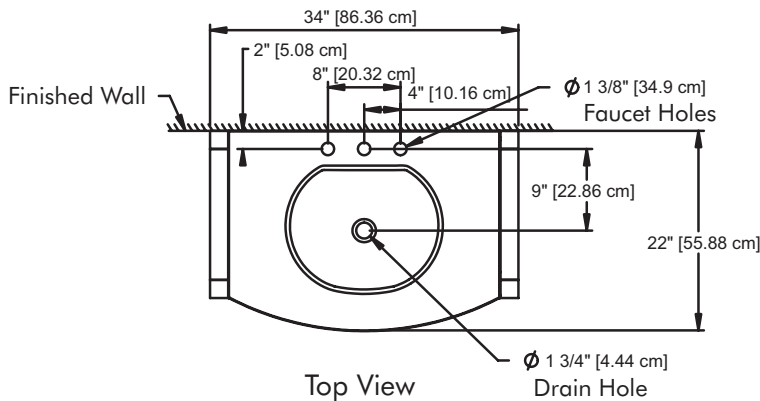

ROUGHING-IN DIMENSIONS

Customer Service: 561-274-2110
www.decolav.com

LET YOUR DREAMS COME ALIVE, YOUR PASSIONS
BECOME REALITY, BE THE ENVY OF YOUR NEIGHBORS®