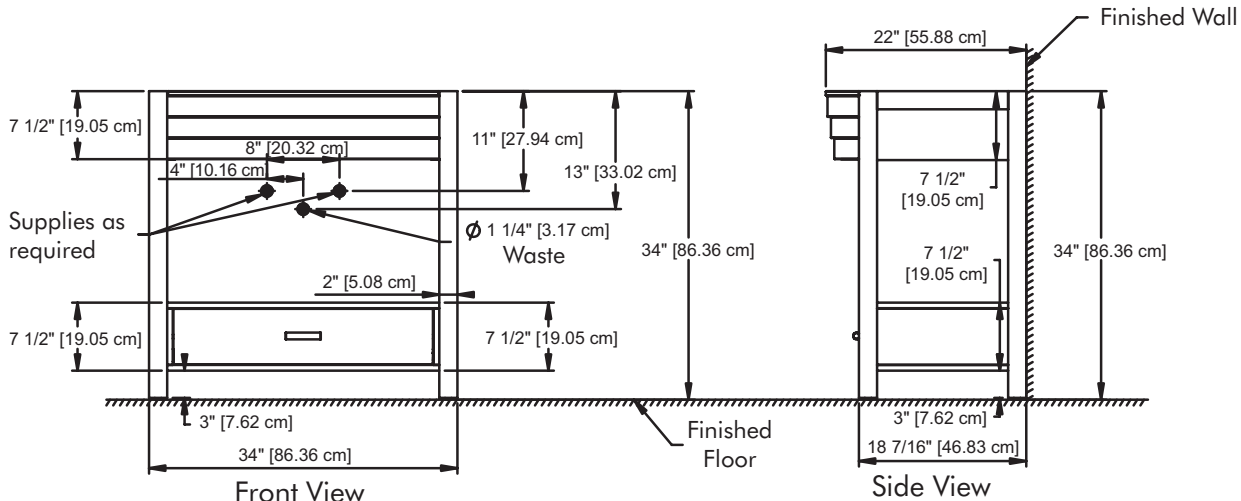

ROUGHING-IN DIMENSIONS

Customer Service: 561-274-2110
www.decolav.com

LET YOUR DREAMS COME ALIVE, YOUR PASSIONS
BECOME REALITY, BE THE ENVY OF YOUR NEIGHBORS®