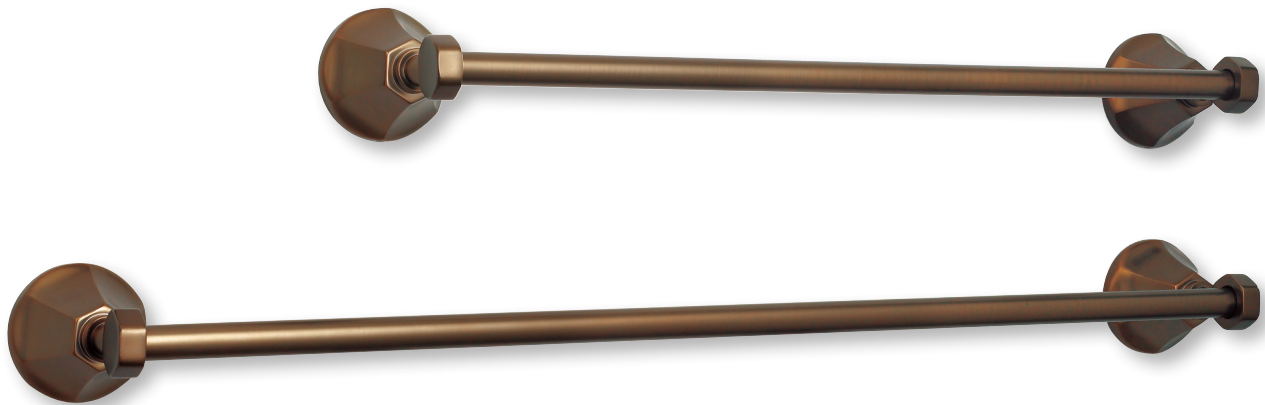

ACCESSORIES

- Zinc alloy die-cast posts
- Metal bars and rings
- Mounting hardware included

18 TOWEL BAR

Product Codes:

DELLZKW18TBBN (brushed nickel)
DELLZKW18TBCP (polished chrome)
DELLZKW18TBORB (oil rubbed bronze)
DELLZKW18TBBB (brushed brass)
DELLZKW18TBPN (polished nickel)

24 TOWEL BAR

Product Codes:

DELLZKW24TBBN (brushed nickel)
DELLZKW24TBCP (polished chrome)
DELLZKW24TBORB (oil rubbed bronze)
DELLZKW24TBBB (brushed brass)
DELLZKW24TBPN (polished nickel)

ACCESSORIES

18 TOWEL BAR

Product Codes:

- DELLZKW18TBBN (brushed nickel)
- DELLZKW18TBCP (polished chrome)
- DELLZKW18TBORB (oil rubbed bronze)
- DELLZKW18TBBB (brushed brass)
- DELLZKW18TBPN (polished nickel)

24 TOWEL BAR

Product Codes:

- DELLZKW24TBBN (brushed nickel)
- DELLZKW24TBCP (polished chrome)
- DELLZKW24TBORB (oil rubbed bronze)
- DELLZKW24TBBB (brushed brass)
- DELLZKW24TBPN (polished nickel)