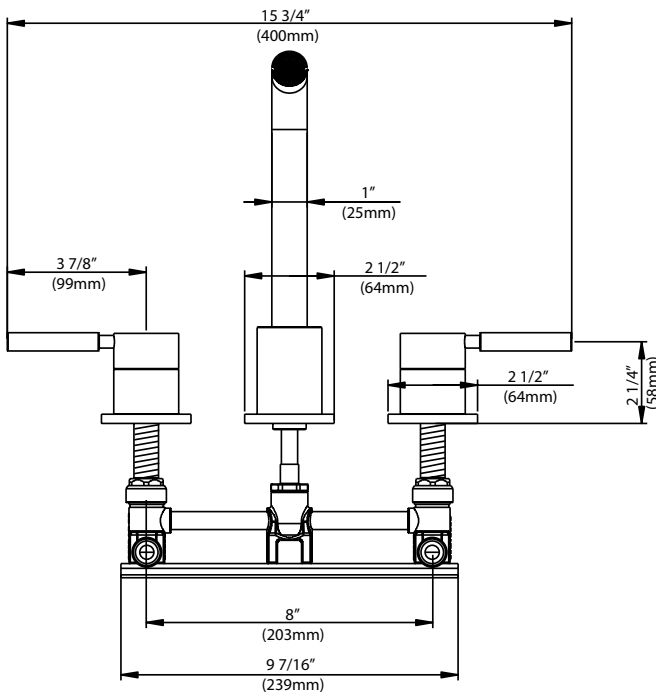

See dimensional drawing on back

©2011 Build.com Inc.

TWO-HANDLE OR SINGLE-HANDLE VESSEL FAUCET

Product Codes:

DELWSAN200PC (two-handle polished chrome)

DELWSAN200CP (two-handle brushed nickel)

DELWSAN100CP (single-handle polished chrome)

DELWSAN100BN (single-handle brushed nickel)

All dimensions are based on original specifications and are subject to change and variation.