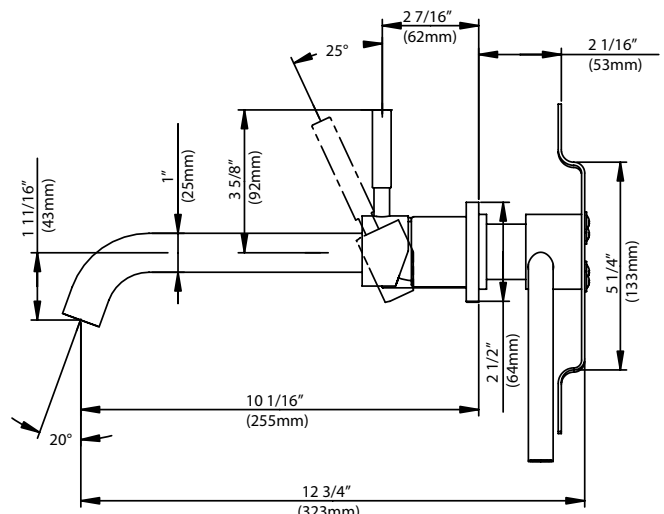

- Solid brass construction
- 1.5 GPM water saving aerator
- Quarter-turn ceramic disc cartridge
- Wall mount
- Installation, operating, care and maintenance instructions included
- Lifetime limited warranty
- Meets ANSI: A112.18.1M
- NSF/ANSI Std. 61 compliant
- cUPC/IAPMO listed
- ADA compliant
- Includes rough-in valve
- Compliant with lead content requirements of California AB 1953 & Vermont S.152

See dimensional drawing on back

©2011 Build.com Inc.

TWO-HANDLE OR SINGLE-HANDLE VESSEL FAUCET

Product Codes:

DELWSAN200PC (two-handle polished chrome)

DELWSAN200CP (two-handle brushed nickel)

DELWSAN100CP (single-handle polished chrome)

DELWSAN100BN (single-handle brushed nickel)

All dimensions are based on original specifications and are subject to change and variation.