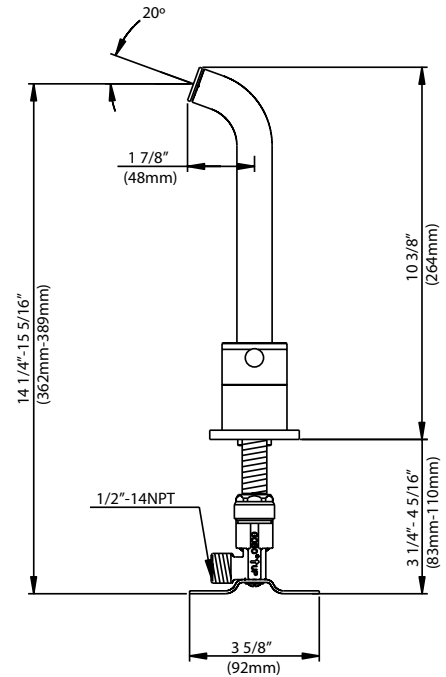

- Solid brass construction
- 1.5 GPM water saving aerator
- Quarter-turn ceramic disc cartridge
- Wall mount
- Installation, operating, care and maintenance instructions included
- Lifetime limited warranty
- Meets ANSI: A112.18.1M
- NSF/ANSI Std. 61 compliant
- cUPC/IAPMO listed
- ADA compliant
- Includes rough-in valve
- Compliant with lead content requirements of California AB 1953 & Vermont S.152

See dimensional drawing on back

©2011 Build.com Inc.

TWO-HANDLE OR SINGLE-HANDLE VESSEL FAUCET

Product Codes:

DELWSAN200PC (two-handle polished chrome)

DELWSAN200CP (two-handle brushed nickel)

DELWSAN100CP (single-handle polished chrome)

DELWSAN100BN (single-handle brushed nickel)

All dimensions are based on original specifications and are subject to change and variation.