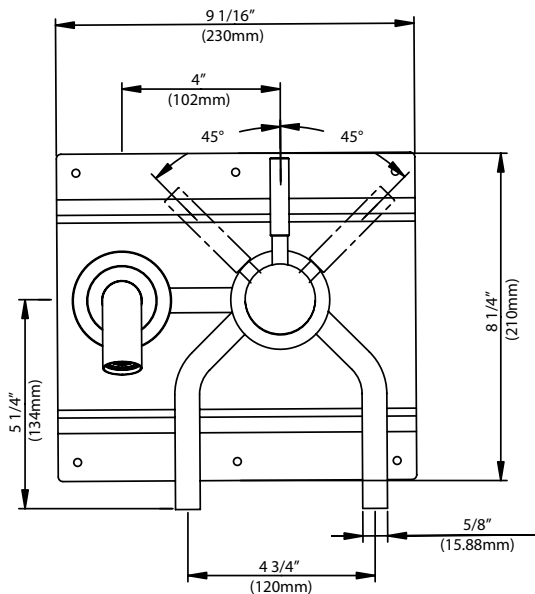

See dimensional drawing on back

©2011 Build.com Inc.

TWO-HANDLE OR SINGLE-HANDLE VESSEL FAUCET

Product Codes:

DELWSAN200PC (two-handle polished chrome)

DELWSAN200CP (two-handle brushed nickel)

DELWSAN100CP (single-handle polished chrome)

DELWSAN100BN (single-handle brushed nickel)

All dimensions are based on original specifications and are subject to change and variation.