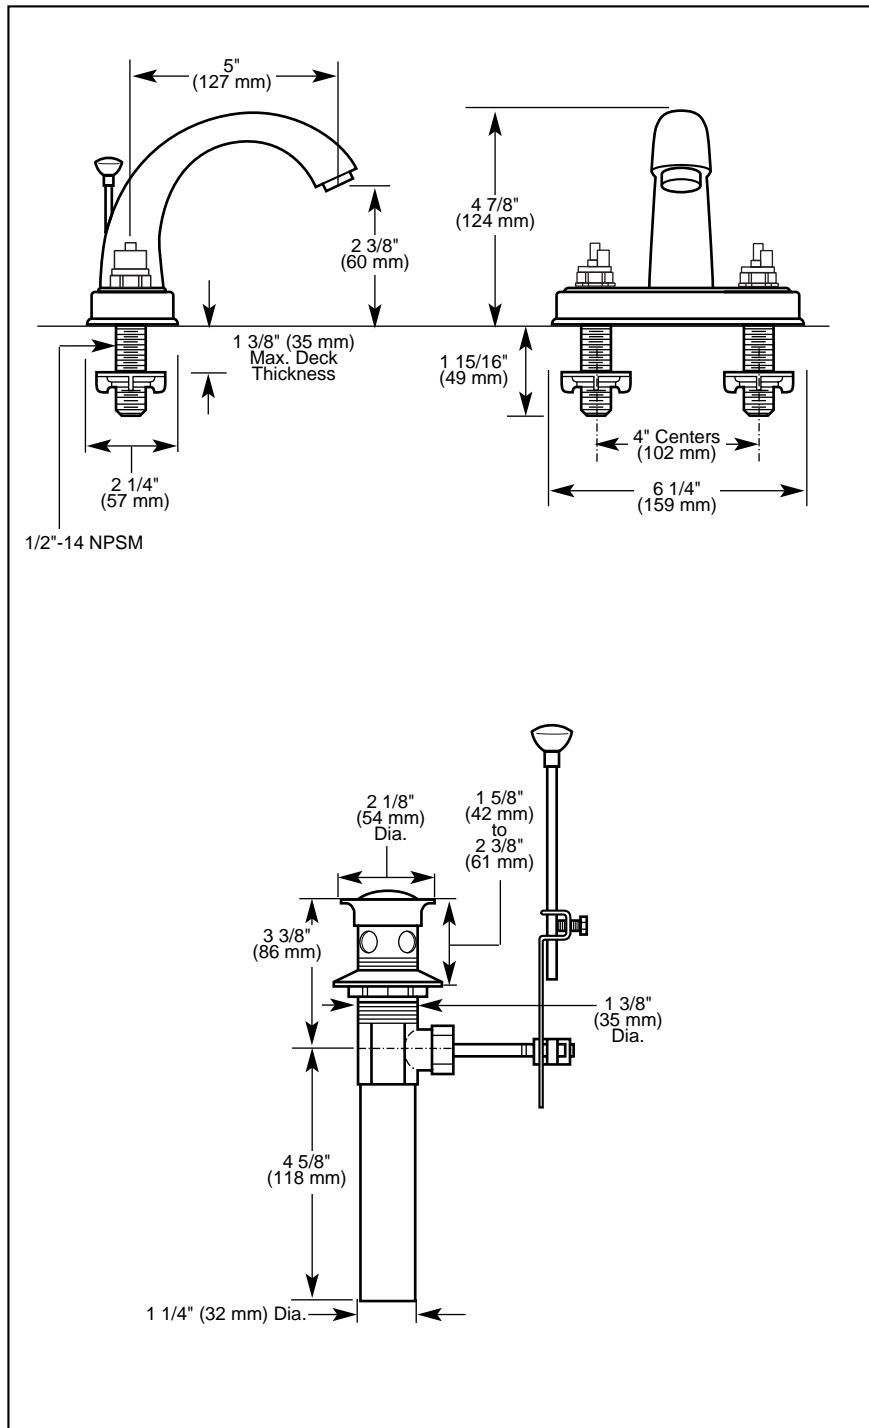

2583-LHP

Submitted Model No.: _____

Specific Features: _____

DELTA[®]

LAVATORY FAUCETS

- Two Handle
- 3 Hole Sink Applications
- 4" Centerset

LISTED
UL Listed to US and Canadian
Safety Standards and Classified
in accordance with
ANSI/NSF 61
21PL

COMPLIES WITH:

- ASME A112.18.1
- CSA B125
- ☐ Indicates ADA compliance to CABO/ANSI A117.1
- IAPMO Listed
- CSA Certified

STANDARD SPECIFICATIONS:

- Two handle lavatory deck faucets for exposed mounting on three hole sinks.
- 4" (102 mm) centerset.
- Solid brass fabricated body.
- 5" (127 mm) long, 4 7/8" (124 mm) high rigid spout.
- Hot and cold stems are interchangeable.
- Brass stems with 1/4 turn handle stops.
- Control mechanism shall be of the rotating cylinder type with stainless steel plate and 180° rotation, with replaceable non-metallic seats operating in stainless steel lined sockets.
- 1/2"-14 NPSM threaded male inlet shanks.
- Models have metal drain with pop-up type fitting with plated flange and stopper.

Delta reserves the right (1) to make changes in specifications and materials, and (2) to change or discontinue models, both without notice or obligation. Dimensions are for reference only.

Standard Features	2583-LHP	2583-CBLHP	2583-NNLHP	2583-PBLHP
Washerless	◆	◆	◆	◆
Three Hole Installation	◆	◆	◆	◆
4" (102 mm) Centerset	◆	◆	◆	◆
5" (127 mm) Long, 4 7/8" (124 mm) High Rigid Spout	◆	◆	◆	◆
Less Handle Program See Handle Kit Options*	◆	◆	◆	◆
Brass Stems with 1/4 Turn Handle Stops	◆	◆	◆	◆
1/2"-14 NPSM Threaded Male Inlet Shanks	◆	◆	◆	◆
Metal Pop-Up Drain	◆	◆	◆	◆
Chrome Finish	◆			
Chrome and <i>Brilliance</i> [®] Polished Brass Finish		◆		
<i>Brilliance</i> [®] Pearl Nickel			◆	
<i>Brilliance</i> [®] Polished Brass Finish				◆

***Available LHP Handle Options**

H21  1" (25 mm)	H22 A22  2 1/2" (64 mm)	H23 A23  1" (25 mm)	H24 A24  3 1/4" (83 mm)	H25  2 1/2" (64 mm)
H26  1 1/4" (32 mm)	H27  1 1/4" (32 mm)	H28  1 7/16" (37 mm)	H212  3" (76 mm)	H215  2 5/16" (59 mm)