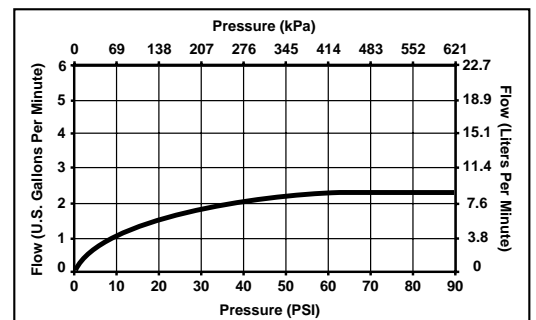

2583-LHP

Submitted Model No.: _____

Specific Features: _____

DELTA[®]

LAVATORY FAUCETS

- Two Handle
- 3 Hole Sink Applications
- 4" Centerset

LISTED
UL Listed to US and Canadian
Safety Standards and Classified
in accordance with
ANSI/NSF 61
21PL

COMPLIES WITH:

- ASME A112.18.1
- CSA B125
- ☐ Indicates ADA compliance to CABO/ANSI A117.1
- IAPMO Listed
- CSA Certified

STANDARD SPECIFICATIONS:

- Two handle lavatory deck faucets for exposed mounting on three hole sinks.
- 4" (102 mm) centerset.
- Solid brass fabricated body.
- 5" (127 mm) long, 4 7/8" (124 mm) high rigid spout.
- Hot and cold stems are interchangeable.
- Brass stems with 1/4 turn handle stops.
- Control mechanism shall be of the rotating cylinder type with stainless steel plate and 180° rotation, with replaceable non-metallic seats operating in stainless steel lined sockets.
- 1/2"-14 NPSM threaded male inlet shanks.
- Models have metal drain with pop-up type fitting with plated flange and stopper.

Delta reserves the right (1) to make changes in specifications and materials, and (2) to change or discontinue models, both without notice or obligation. Dimensions are for reference only.

Standard Features	2583-LHP	2583-CBLHP	2583-NNLHP	2583-PBLHP
Washerless	◆	◆	◆	◆
Three Hole Installation	◆	◆	◆	◆
4" (102 mm) Centerset	◆	◆	◆	◆
5" (127 mm) Long, 4 7/8" (124 mm) High Rigid Spout	◆	◆	◆	◆
Less Handle Program See Handle Kit Options*	◆	◆	◆	◆
Brass Stems with 1/4 Turn Handle Stops	◆	◆	◆	◆
1/2"-14 NPSM Threaded Male Inlet Shanks	◆	◆	◆	◆
Metal Pop-Up Drain	◆	◆	◆	◆
Chrome Finish	◆			
Chrome and <i>Brilliance</i> [®] Polished Brass Finish		◆		
<i>Brilliance</i> [®] Pearl Nickel			◆	
<i>Brilliance</i> [®] Polished Brass Finish				◆