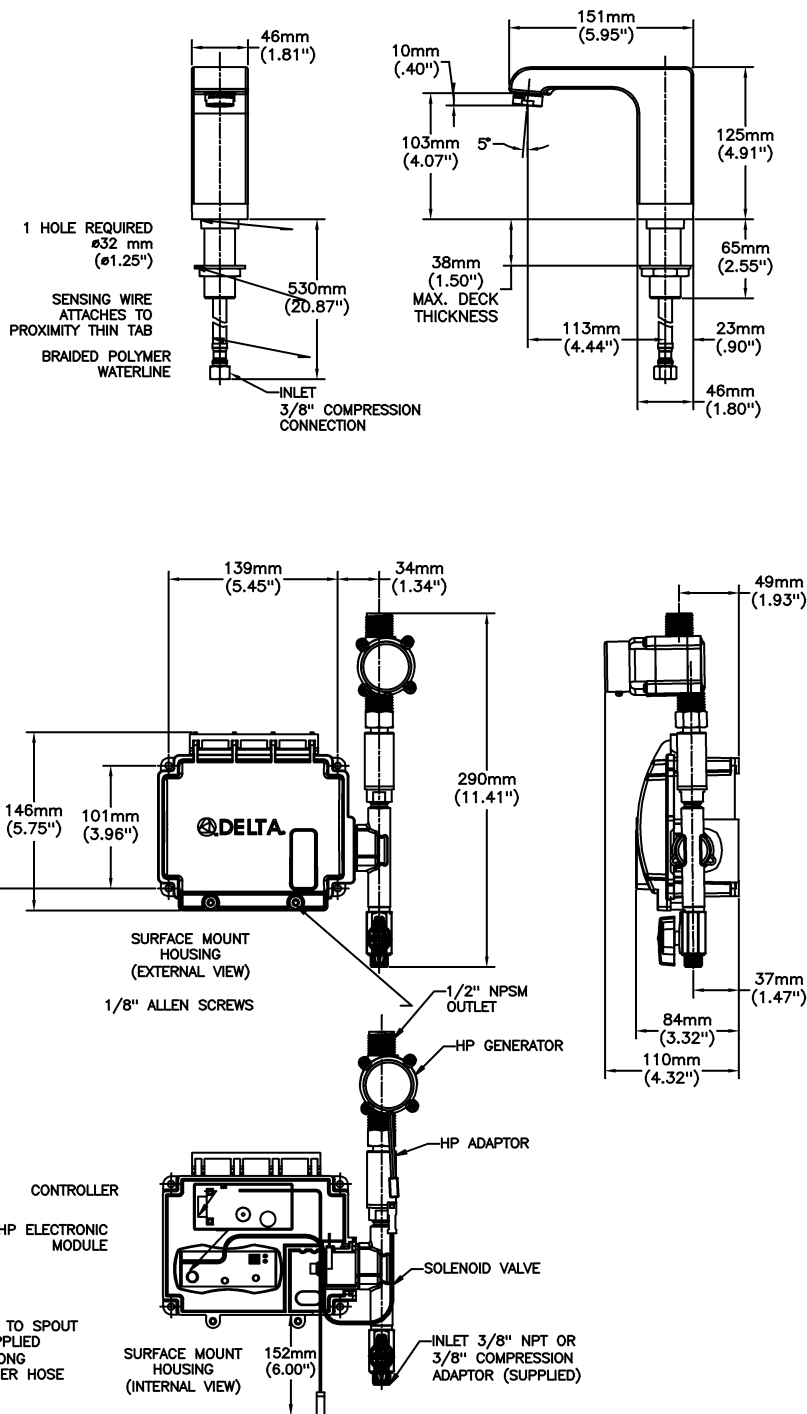

SPECIFICATION:

- Deck mount electronic lavatory faucet
- Cast chrome plated brass spout
- Proximity™ Sensing Technology
- Surface mount control box
- Mixing valve required (Order seperately)
- Battery Powered (4 "C" cell batteries, except when -HP selected)
- Outlet#: 40 - Standard 1.5 USGPM (5.7 L/Min) Flow Control Aerator
- Hydro Power™

OPERATION:

- Hands free (touchless) operation
- No visible sensor, the spout is the sensor
- Water flows when sensor is activated
- Water flow stops upon deactivation of the sensor
- Auto shut-off feature factory set to 45 seconds. Will reset and recalibrate once obstruction is removed
- Adjustable sensing distance 0 to 89mm (0 to 3.5"), factory set to 89mm (3.5") ± 3.18mm (1/8")
- Low battery audible beep will activate after faucet shuts off when approximately 1500 cycles remain

(Dimensional drawing on following page)

Delta reserves the right (1) to make changes to specifications and materials, and (2) to change or discontinue models, both without notice or obligation. Dimensions are for reference. Measurement may vary plus or minus 6mm(0.25"). Mounting locations are suggested only. Check with local codes for requirements in your area. This spec was produced August 16, 2012.

Delta reserves the right (1) to make changes to specifications and materials, and (2) to change or discontinue models, both without notice or obligation. Dimensions are for reference. Measurement may vary plus or minus 6mm(0.25"). Mounting locations are suggested only. Check with local codes for requirements in your area. This spec was produced August 16, 2012.