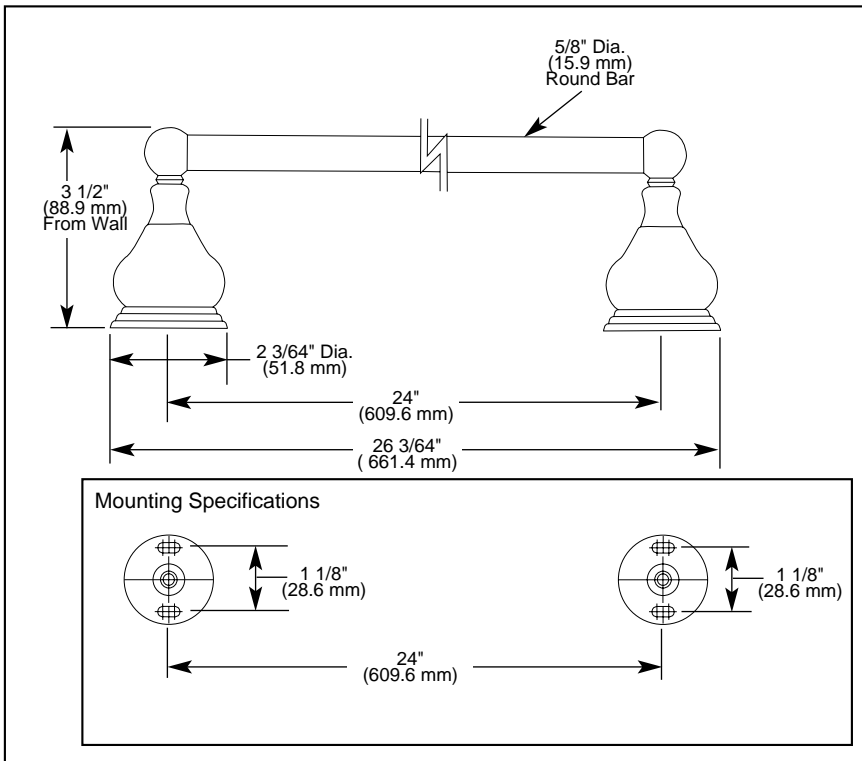

## ACCESSORIES

- Traditional Series
- 24" Towel bar

Submitted Model No.: \_\_\_\_\_

Specific Features: \_\_\_\_\_

### STANDARD SPECIFICATIONS:

- Wood blocking is preferable behind all wall surfaces. If wood blocking is not available, the following fasteners are suggested: Tile/Masonry-Plastic or lead Anchors Plaster/drywall-Toggle bolts.
- Mounting hardware and mounting instructions included with product.