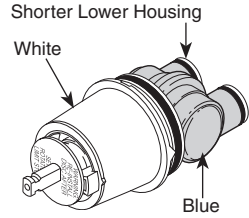

New Monitor® 1300/1400

Order RP19804 to Replace Cartridge.

17

Grey Upper Cap