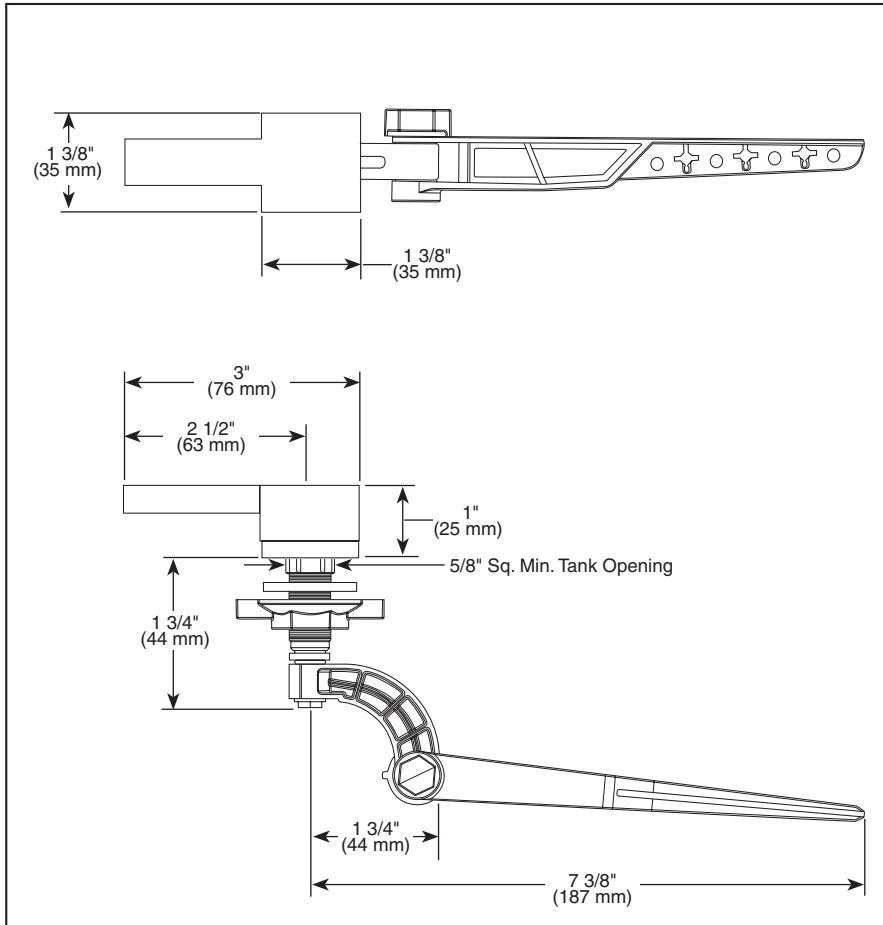

ACCESSORIES

- Vero™ Bath Collection
- Universal Tank Lever

Submitted Model No.: _____

Specific Features: _____

▲ Designate proper finish suffix

STANDARD SPECIFICATIONS:

- Installation instructions included with product.
- Universal left front or left side mount tank lever.
- Can work in right side mount toilets.

Liberty Hardware Manufacturing Corporation
140 Business Park Drive
Winston-Salem, NC 27107
800.542.3789
www.libertyhardware.com
© 2013 LHMC, A Masco Company

Delta reserves the right (1) to make changes in specifications and materials, and (2) to change or discontinue models, both without notice or obligation. Dimensions are for reference only. See current full-line price book or www.deltafaucet.com for finish options and product availability.