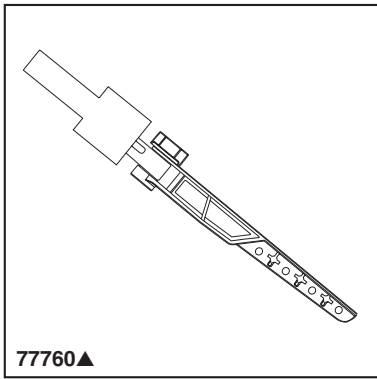

ACCESSORIES

- Vero™ Bath Collection
- Universal Tank Lever

Submitted Model No.: _____

Specific Features: _____

▲ Designate proper finish suffix

STANDARD SPECIFICATIONS:

- Installation instructions included with product.
- Universal left front or left side mount tank lever.
- Can work in right side mount toilets.