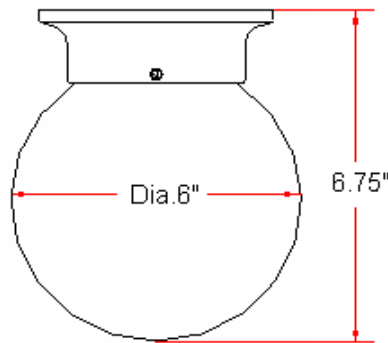

New Millbridge (ORB) 1 LT Ceiling Mount (6" x 6.75")

Specifications

Material Construction:	Formed Steel
Lens:	Alabaster glass
Lamp Type & Wattage:	One 60W, medium base incandescent lamp
Mounting:	Ceiling mounted
Finish:	Oil Rubbed Bronze (US10B)
Voltage:	120V
Weight:	1.2 lbs
Companion Fixtures:	Chandeliers, wall mounts, pendants & ceiling mounts

Dimensions

Warranty & Compliances

Warranty	10 Year Limited Warranty
UL	UL/cUL listed; Suitable for damp locations
ADA	N/A
EnergyStar	N/A

Companion Fixtures

1 LT Ceiling Mount (6" x 6.75")	514521	
1 LT Wall Sconce	514554	
1 LT Wall Mount	514497	
2 LT Wall Mount	514471	
1 LT Ceiling Mount (7.625" x 5")	514547	
2 LT Ceiling Mount (9.25" x 5.25")	514539	
2 LT Ceiling Mount (13.25" x 5.875")	514489	
3 LT Chandelier	514463	
5 LT Chandelier	514455	
Pendant	514505	
Mini Pendant	514513	